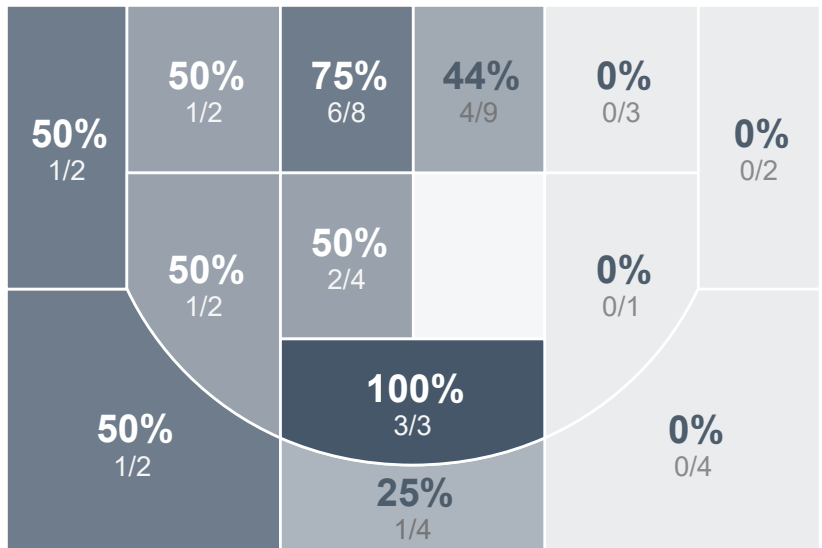

Bismarck St. Mary's Central High School