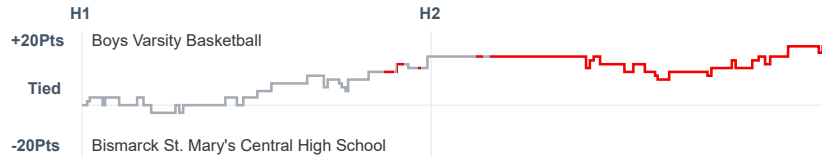

Box Score Report

CHS vs SMCHS - Feb 13, 2024 - W 64-51

Period Stats

| Team | 1 | 2 | Final |
|-------|----|----|-------|
| CHS | 32 | 32 | 64 |
| SMCHS | 19 | 32 | 51 |

Run Graph

Team Stats

| | CHS | SMCHS |
|------------------------|-------|-------|
| Field Goal % | 45.8% | 43.5% |
| Effective Field Goal % | 48.3% | 46.7% |
| 2FG Made/Attempted | 24/42 | 17/32 |
| 2FG% | 57.1% | 53.1% |
| 3FG Made/Attempted | 3/17 | 3/14 |
| 3FG% | 17.6% | 21.4% |
| FT Made/Attempted | 7/11 | 8/17 |
| Free Throw Percentage | 63.6% | 47.1% |
| Points Per Possession | 1.05 | 0.84 |
| Transition Points | 10 | 8 |
| Points Off Turnovers | 13 | 5 |
| Second Chance Points | 15 | 6 |
| Points in the Paint | 38 | 24 |
| Offensive Rebounds | 13 | 5 |
| Defensive Rebounds | 26 | 22 |
| Assists | 14 | 13 |
| Deflections | 12 | 6 |
| Steals | 4 | 5 |
| Blocks | 1 | 0 |
| Turnovers | 10 | 12 |
| Personal Fouls | 16 | 12 |
| Charges Taken | 2 | 3 |