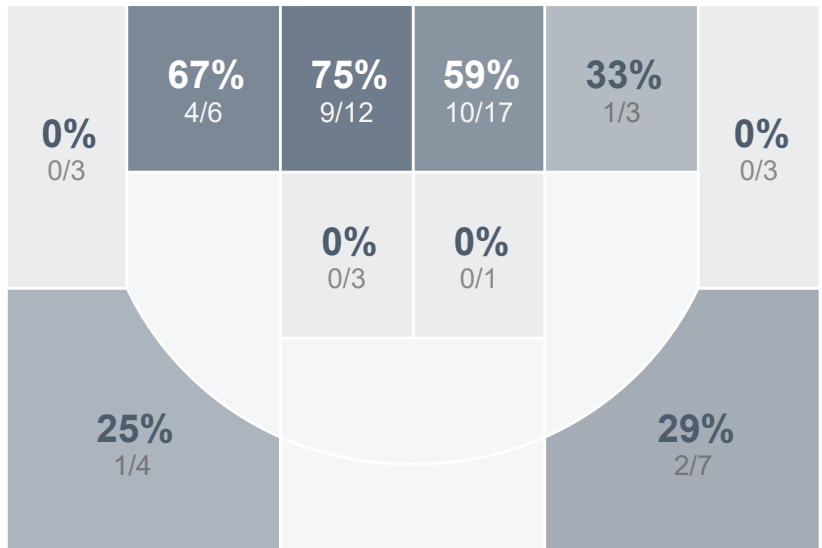

Boys Varsity Basketball