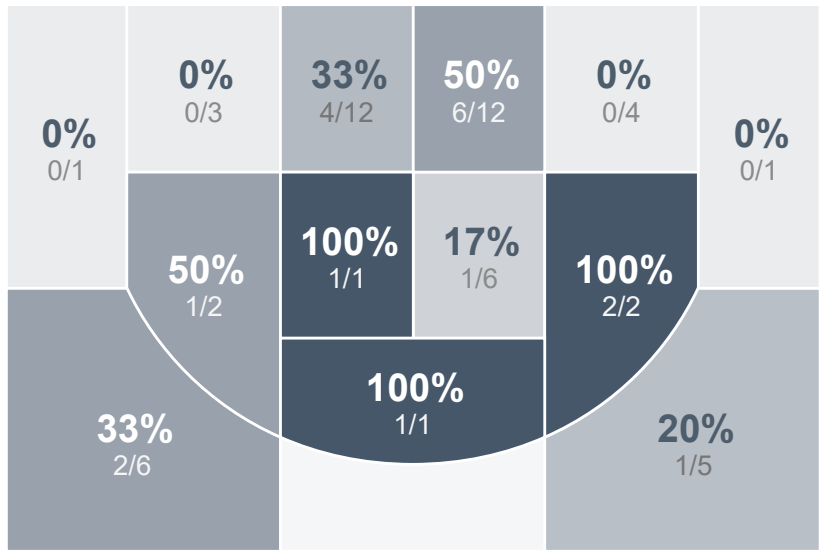

Century Patriots Girls Basketball