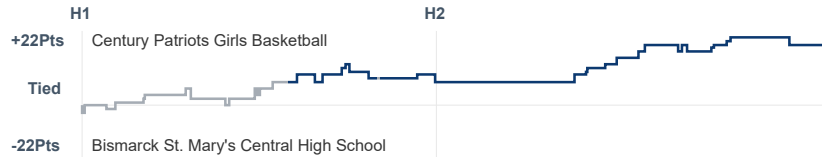

Box Score Report

CHS vs SMCHS - Feb 13, 2024 - W 52-36

Period Stats

Team	1	2	Final
CHS	25	27	52
SMCHS	18	18	36

Run Graph