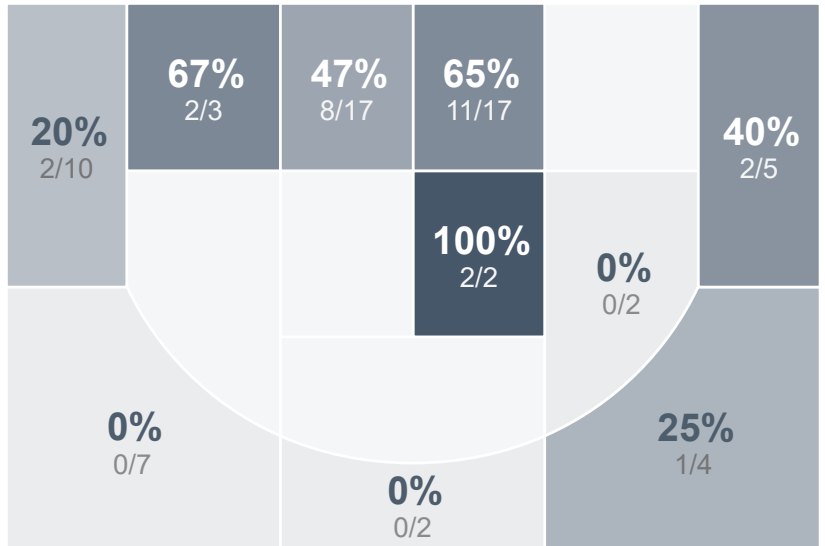

Minot High School