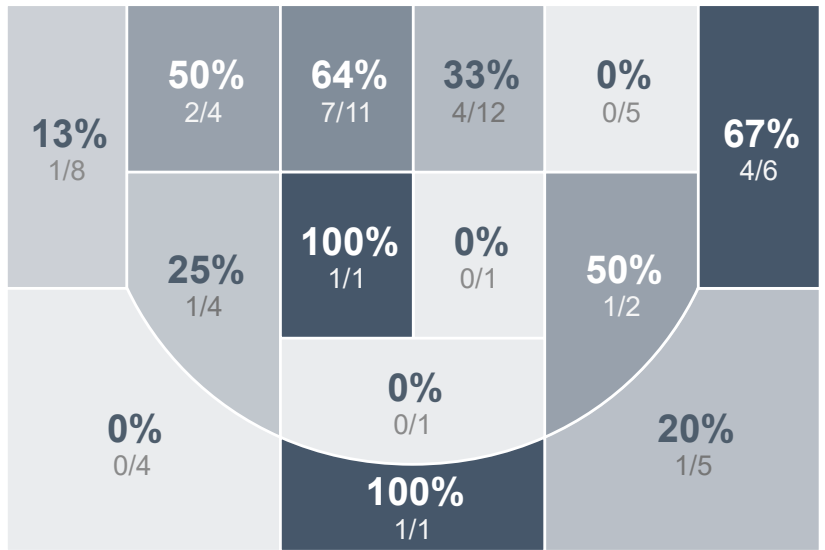

Girls' Varsity Basketball - New