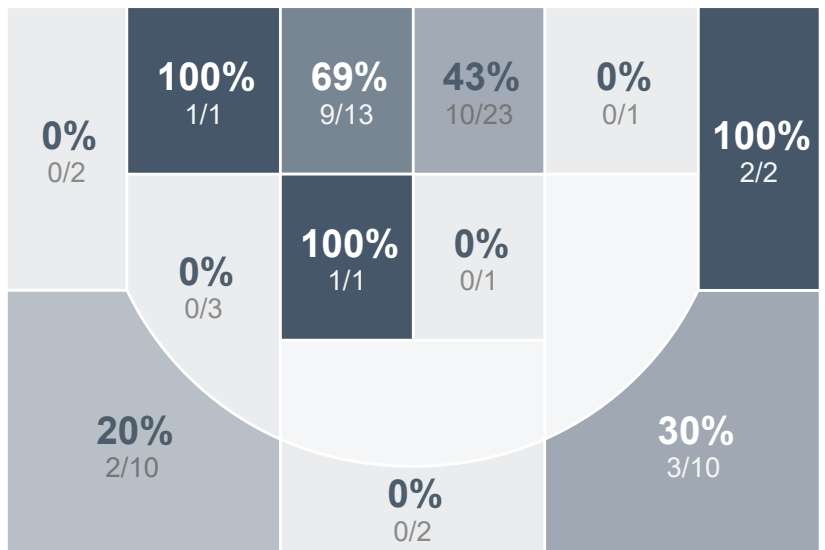

LEGACY GIRLS VARSITY