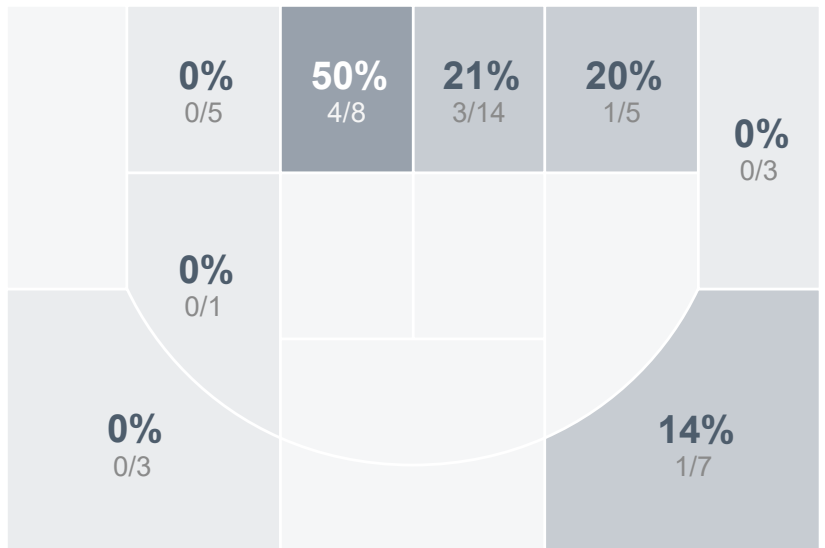

Williston High School