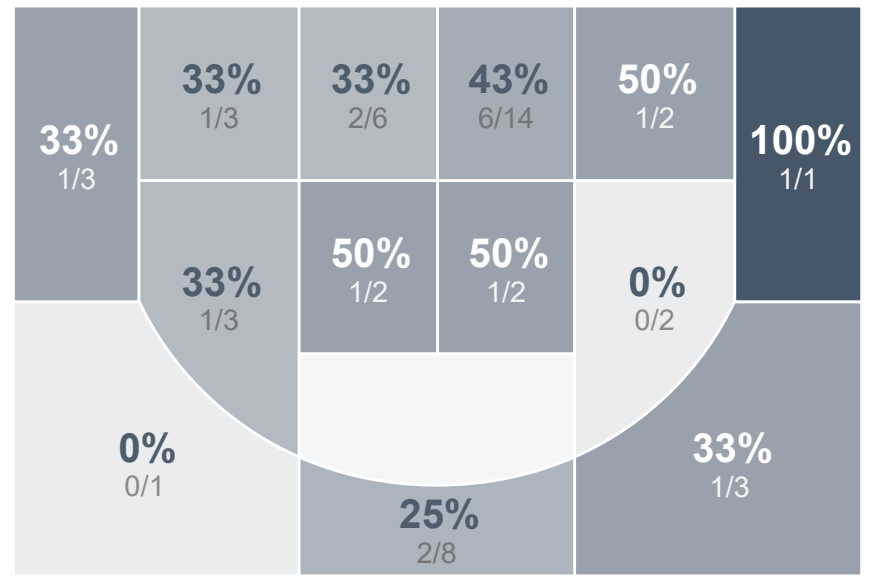

Girls' Varsity Basketball