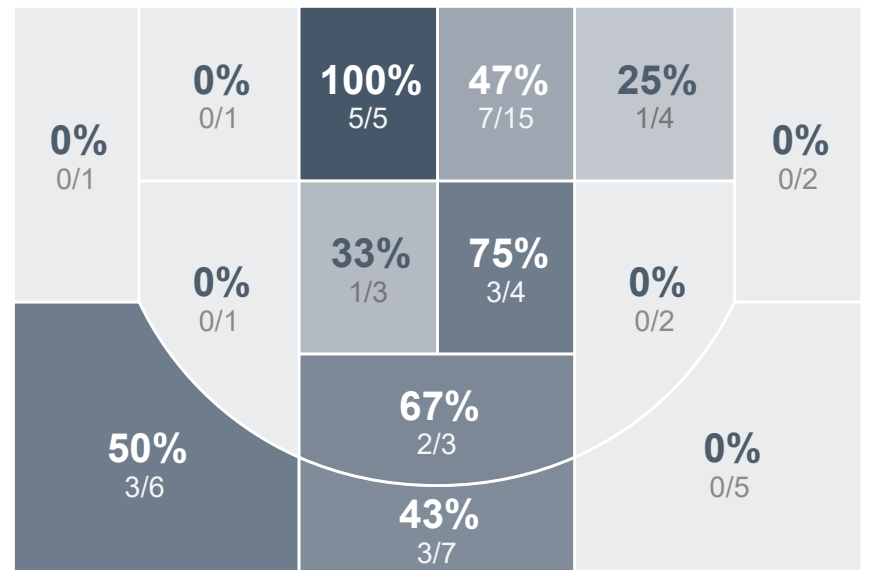

Bismarck St. Mary's Central High School