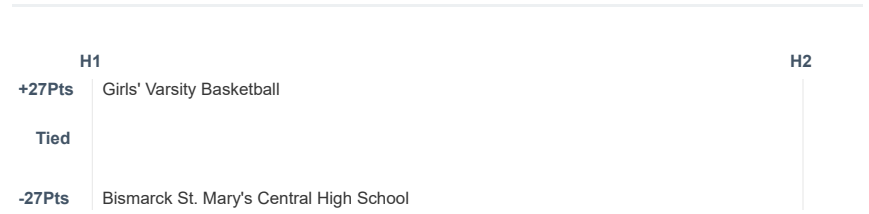

Box Score Report

WHS vs SMCHS - Feb 9, 2024 - L 44-66

Period Stats

Team	1	2	Final
WHS	22	22	44
SMCHS	32	34	66

Team Stats

	WHS	SMCHS
Field Goal %	36.0%	42.4%
Effective Field Goal %	41.0%	47.5%
2FG Made/Attempted	13/34	19/38
2FG%	38.2%	50.0%
3FG Made/Attempted	5/16	6/21
3FG%	31.3%	28.6%
FT Made/Attempted	3/10	10/15
Free Throw Percentage	30.0%	66.7%
Points Per Possession	0.61	0.93
Transition Points	0	11
Points Off Turnovers	9	27
Second Chance Points	7	8
Points in the Paint	20	32
Offensive Rebounds	12	7
Defensive Rebounds	26	22
Assists	12	15
Deflections	14	18
Steals	5	19
Blocks	5	3
Turnovers	29	12
Personal Fouls	12	15
Charges Taken	0	0

Run Graph

Girls' Varsity Basketball

Bismarck St. Mary's Central High School

Girls' Varsity Basketball's Player Stats

Name	Pts	FG	3FG	FT	+/-	MINS	OREB	DREB	AST	DEFL	STL	BLK	TO	FOUL	CHG
#2 Akayla Slagle	0	0/0	0/0	0/0	- 5	2	0	0	0	0	0	0	0	1	0
#3 Micah Fleck	13	5/8	3/4	0/1	- 13	28	0	2	2	2	0	0	6	2	0
#11 Allison Wilcox	13	6/12	1/4	0/1	- 11	29	1	1	1	5	2	1	5	3	0
#12 Alex Austreim	0	0/0	0/0	0/0	- 17	19	1	2	2	1	1	1	1	1	0
#14 Elizabeth Milne	2	1/10	0/6	0/0	- 13	30	0	2	0	1	0	0	1	0	0
#15 Kendra Hall	7	3/10	1/2	0/2	- 22	33	5	7	2	0	0	1	5	2	0
#20 Averi Austreim	7	2/5	0/0	3/6	- 11	30	3	6	4	4	2	2	2	2	0
#25 Mekiah Klumker	0	0/1	0/0	0/0	- 8	9	1	1	0	0	0	0	1	0	0
#30 Rylee Irgens	2	1/4	0/0	0/0	- 10	10	1	2	1	1	0	0	6	1	0