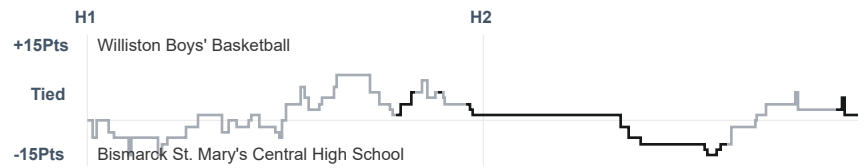

Box Score Report

WHS vs SMCHS - Feb 9, 2024 - W 75-60

Period Stats

| Team | 1 | 2 | Final |
|------------|-----------|-----------|-----------|
| WHS | 39 | 36 | 75 |
| SMCHS | 38 | 22 | 60 |

Run Graph

Team Stats

| | WHS | SMCHS |
|------------------------|--------------|--------------|
| Field Goal % | 44.8% | 46.2% |
| Effective Field Goal % | 50.9% | 59.0% |
| 2FG Made/Attempted | 19/34 | 8/14 |
| 2FG% | 55.9% | 57.1% |
| 3FG Made/Attempted | 7/24 | 10/25 |
| 3FG% | 29.2% | 40.0% |
| FT Made/Attempted | 16/18 | 14/20 |
| Free Throw Percentage | 88.9% | 70.0% |
| Points Per Possession | 1.18 | 0.94 |
| Transition Points | 15 | 9 |
| Points Off Turnovers | 28 | 10 |
| Second Chance Points | 15 | 6 |
| Points in the Paint | 36 | 16 |
| Offensive Rebounds | 14 | 7 |
| Defensive Rebounds | 18 | 18 |
| Assists | 16 | 14 |
| Deflections | 22 | 8 |
| Steals | 16 | 6 |
| Blocks | 1 | 2 |
| Turnovers | 11 | 22 |
| Personal Fouls | 20 | 17 |
| Charges Taken | 1 | 3 |