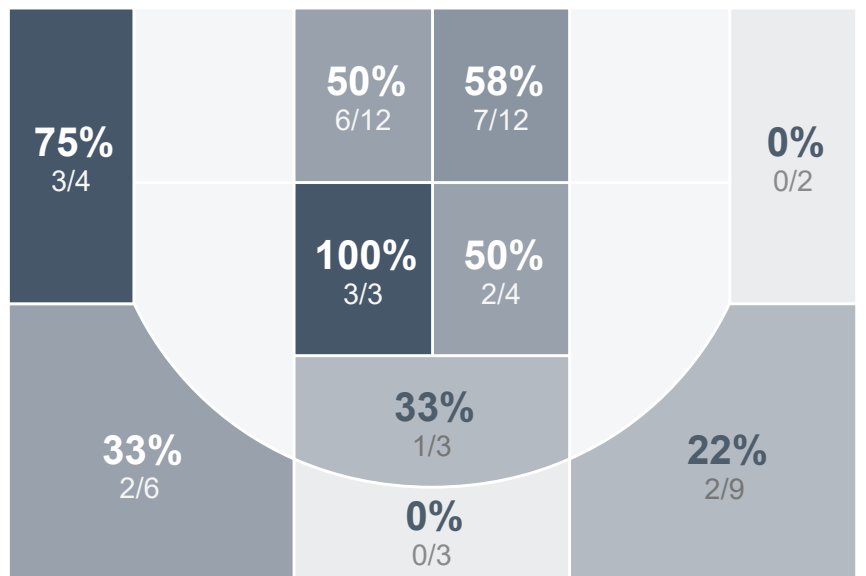

Williston Boys' Basketball