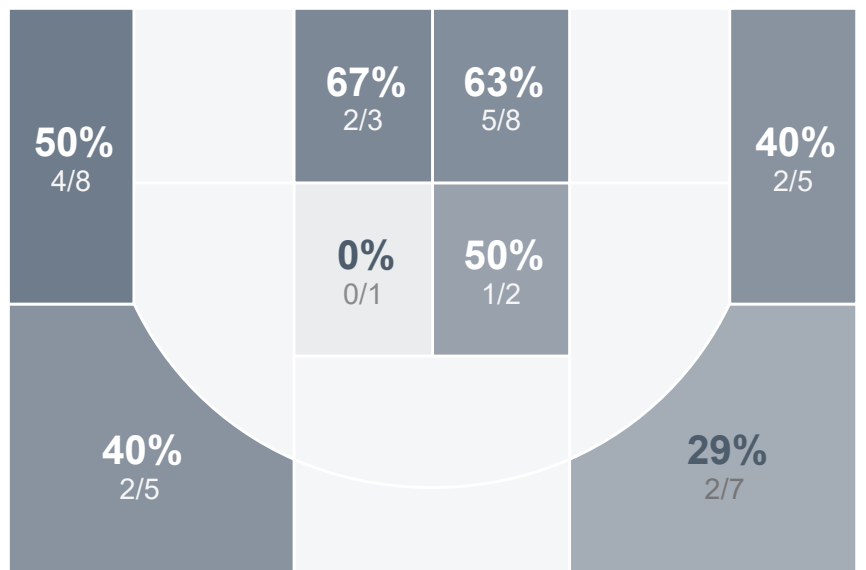

Bismarck St. Mary's Central High School