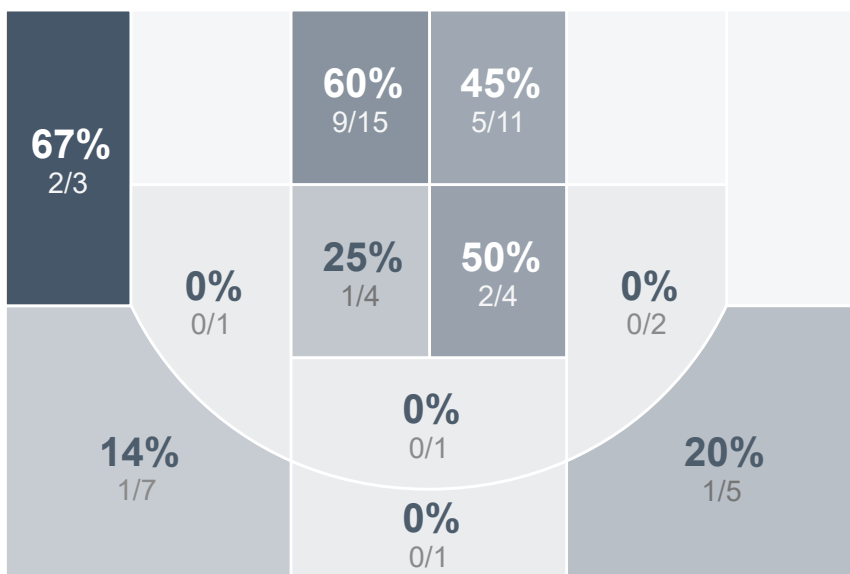

Box Score Report

LHS @ Bismarck Century - Feb 9, 2024 - W 60-50

Period Stats

Team	1	2	Final
LHS	32	28	60
CHS	21	29	50

Run Graph

Team Stats

	LHS	CHS
Field Goal %	38.9%	32.4%
Effective Field Goal %	42.6%	34.6%
2FG Made/Attempted	17/38	19/47
2FG%	44.7%	40.4%
3FG Made/Attempted	4/16	3/21
3FG%	25.0%	14.3%
FT Made/Attempted	14/23	3/7
Free Throw Percentage	60.9%	42.9%
Points Per Possession	0.98	0.77
Transition Points	2	13
Points Off Turnovers	8	10
Second Chance Points	13	5
Points in the Paint	34	30
Offensive Rebounds	14	17
Defensive Rebounds	26	23
Assists	14	8
Deflections	4	5
Steals	4	7
Blocks	2	3
Turnovers	10	11
Personal Fouls	12	19
Charges Taken	0	1

LEGACY GIRLS VARSITY

Bismarck Century High School

LEGACY GIRLS VARSITY's Player Stats

Name	Pts	FG	3FG	FT	+/-	MINS	OREB	DREB	AST	DEFL	STL	BLK	TO	FOUL	CHG
#12 Halle Severson	7	3/8	0/1	1/2	+ 6	35	1	4	2	2	3	0	1	1	0
#13 Kali Dauenhauer	11	2/8	1/3	6/6	+ 9	30	3	4	3	0	0	1	2	3	0
#14 Whitney Welk	7	3/7	1/2	0/0	+ 1	15	1	4	0	0	0	0	3	2	0
#15 Aleah McPherson	15	7/15	1/5	0/1	+ 4	33	2	1	1	1	1	0	1	1	0
#22 marlee Falcon	0	0/2	0/2	0/0	+ 7	14	3	2	2	0	0	0	0	2	0
#23 Mia Berryhill	14	3/8	1/3	7/12	+ 13	29	0	6	6	0	0	0	2	3	0
#34 Brooklynn Felchle	6	3/6	0/0	0/2	+ 10	25	3	5	0	1	0	1	1	0	0