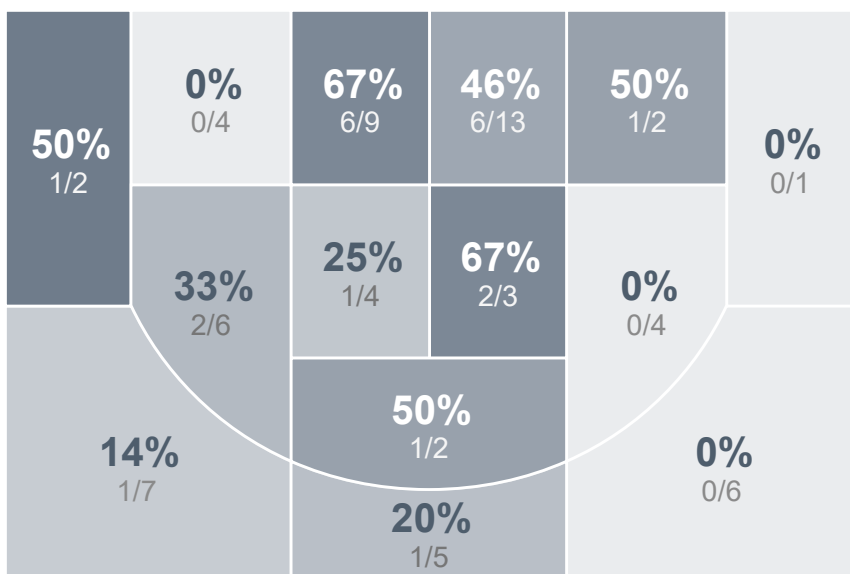

Box Score Report

LHS @ Bismarck Century - Feb 9, 2024 - W 60-50

Period Stats

Team	1	2	Final
LHS	32	28	60
CHS	21	29	50

Run Graph

Team Stats

	LHS	CHS
Field Goal %	38.9%	32.4%
Effective Field Goal %	42.6%	34.6%
2FG Made/Attempted	17/38	19/47
2FG%	44.7%	40.4%
3FG Made/Attempted	4/16	3/21
3FG%	25.0%	14.3%
FT Made/Attempted	14/23	3/7
Free Throw Percentage	60.9%	42.9%
Points Per Possession	0.98	0.77
Transition Points	2	13
Points Off Turnovers	8	10
Second Chance Points	13	5
Points in the Paint	34	30
Offensive Rebounds	14	17
Defensive Rebounds	26	23
Assists	14	8
Deflections	4	5
Steals	4	7
Blocks	2	3
Turnovers	10	11
Personal Fouls	12	19
Charges Taken	0	1

LEGACY GIRLS VARSITY

Bismarck Century High School

LEGACY GIRLS VARSITY's Player Stats

Name	Pts	FG	3FG	FT	+/-	MINS	OREB	DREB	AST	DEFL	STL	BLK	TO	FOUL	CHG
#12 Halle Severson	7	3/8	0/1	1/2	+ 6	35	1	4	2	2	3	0	1	1	0
#13 Kali Dauenhauer	11	2/8	1/3	6/6	+ 9	30	3	4	3	0	0	1	2	3	0
#14 Whitney Welk	7	3/7	1/2	0/0	+ 1	15	1	4	0	0	0	0	3	2	0
#15 Aleah McPherson	15	7/15	1/5	0/1	+ 4	33	2	1	1	1	1	0	1	1	0
#22 marlee Falcon	0	0/2	0/2	0/0	+ 7	14	3	2	2	0	0	0	0	2	0
#23 Mia Berryhill	14	3/8	1/3	7/12	+ 13	29	0	6	6	0	0	0	2	3	0
#34 Brooklynn Felchle	6	3/6	0/0	0/2	+ 10	25	3	5	0	1	0	1	1	0	0