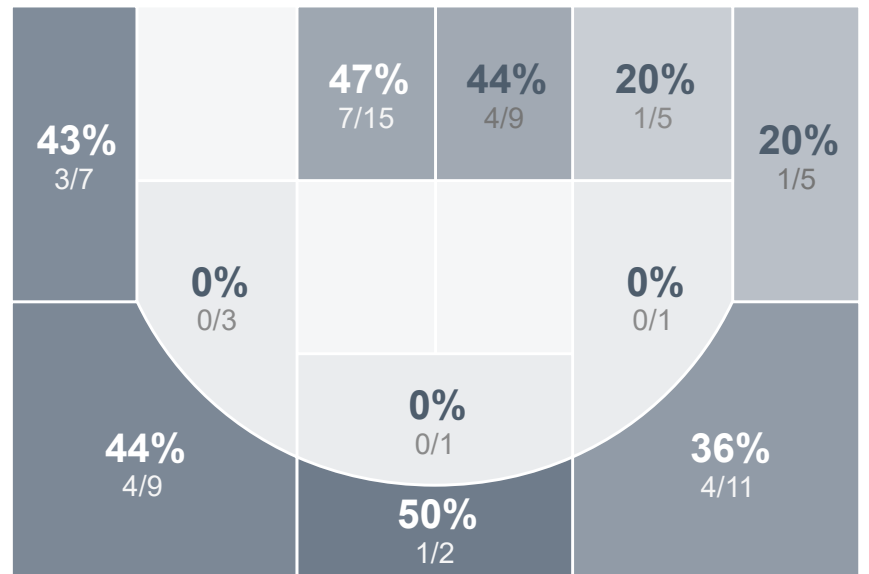

Girls' Varsity Basketball - New