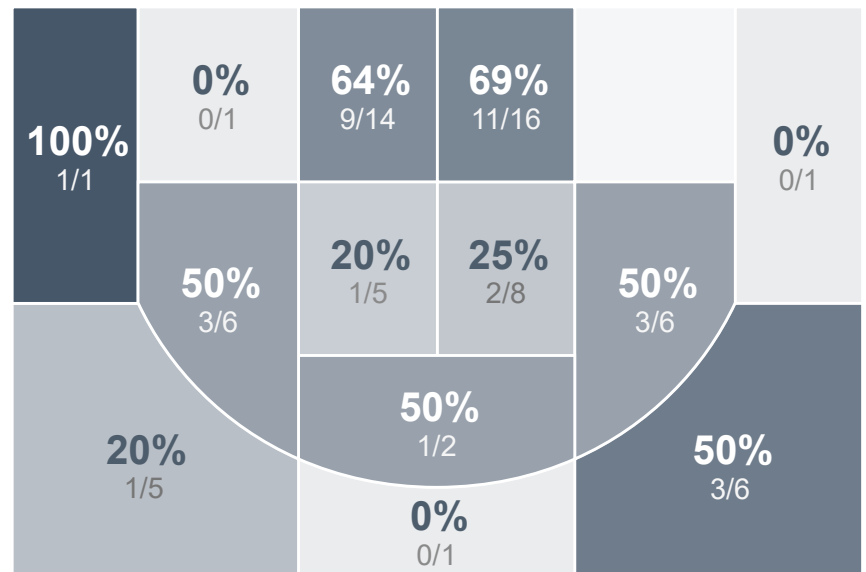

Bismarck Legacy High School