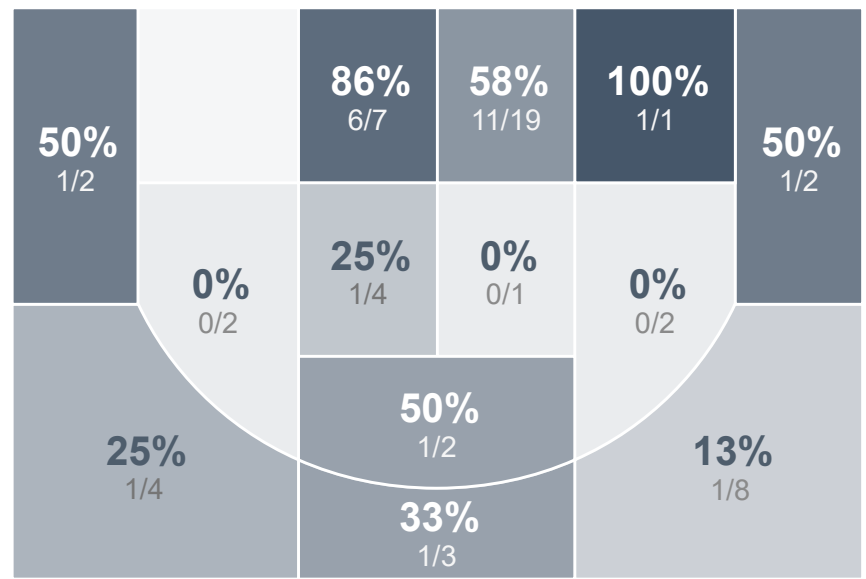

Dickinson Girls Varsity Basketball