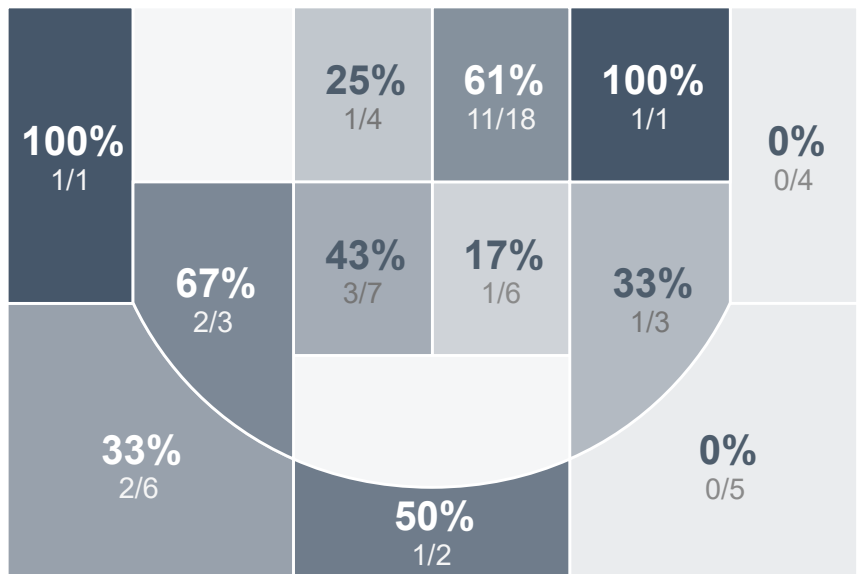

Bismarck High School