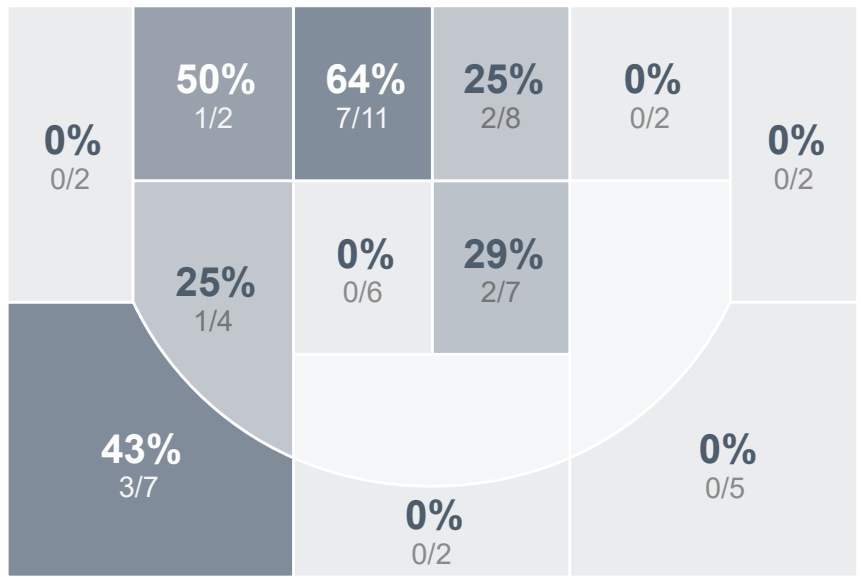

St. Mary's Saints Girls Basketball