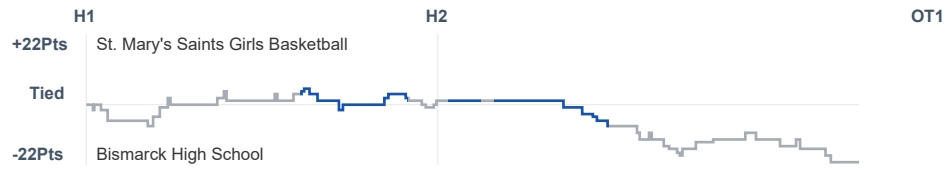

Box Score Report

SMCHS vs Bismarck - Feb 6, 2024 - L 42-63

Period Stats

Team	1	2	Final
SMCHS	28	14	42
BHS	27	36	63

Run Graph