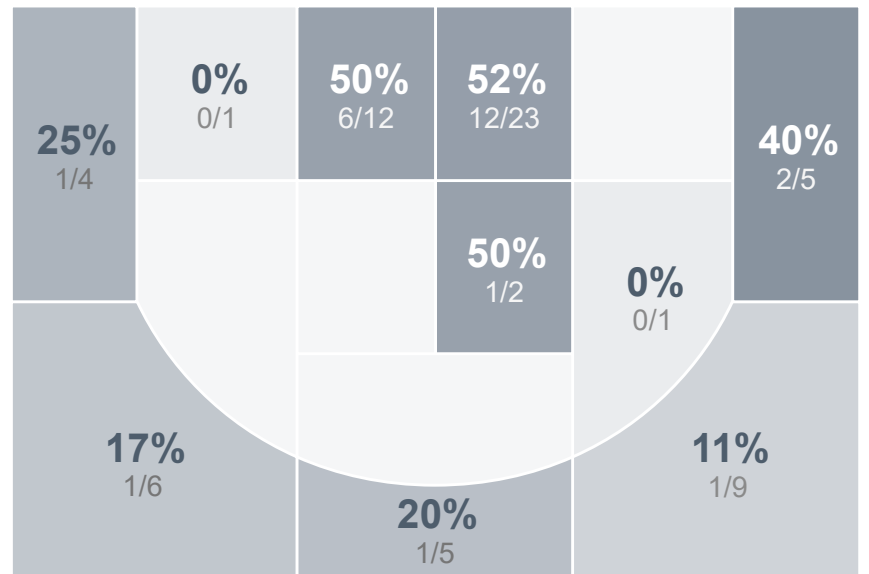

Girls' Varsity Basketball - New