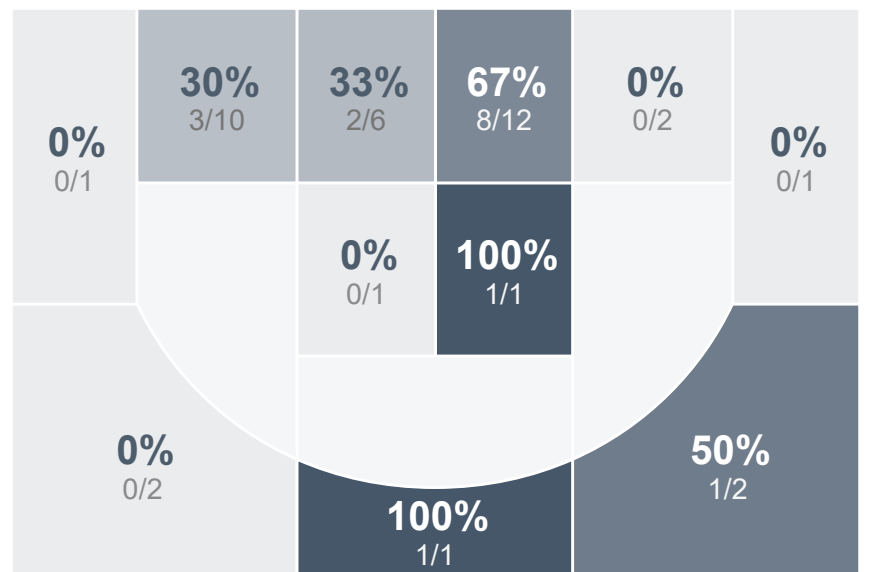

Williston High School