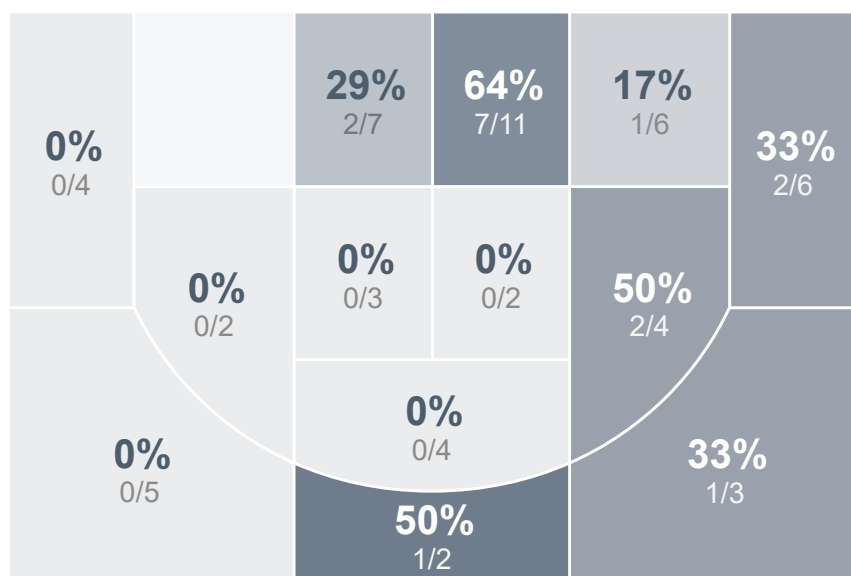

Dickinson Girls Varsity Basketball