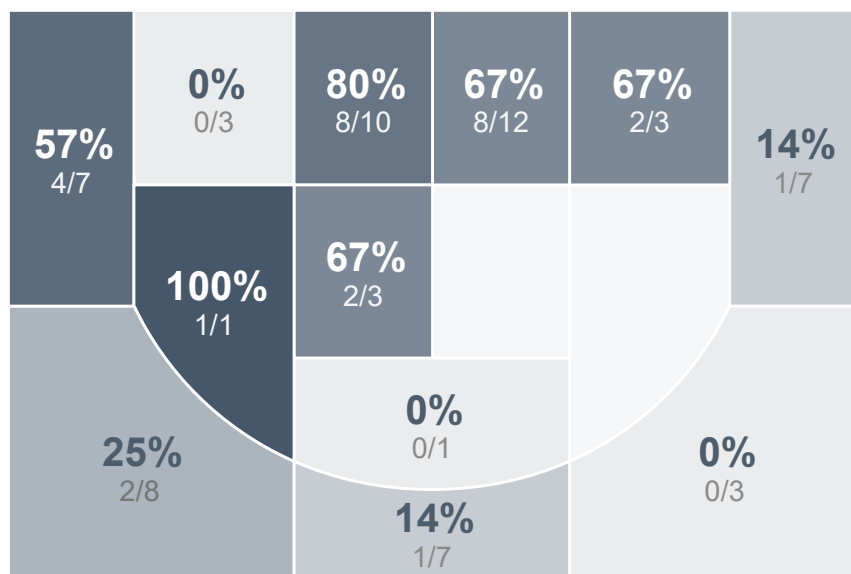

Minot High School