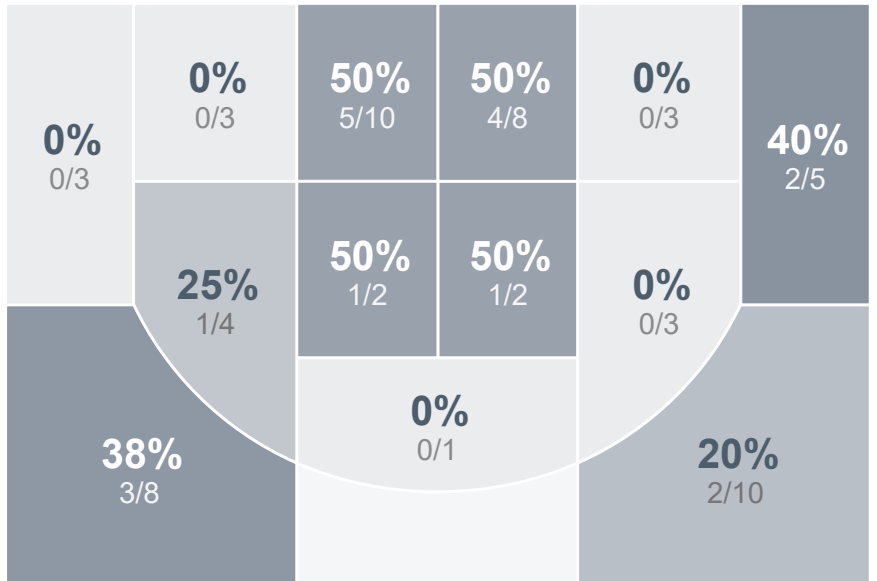

Century Patriots Girls Basketball