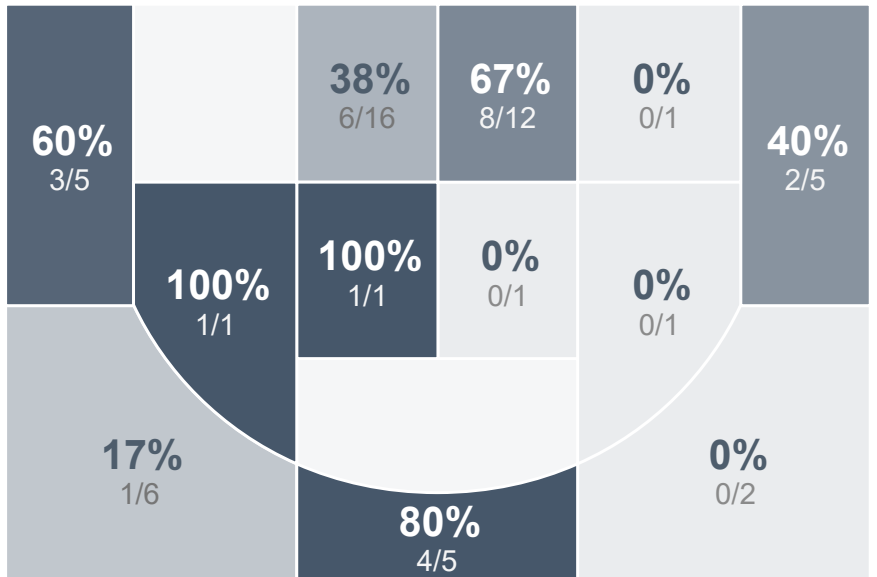

Minot High School