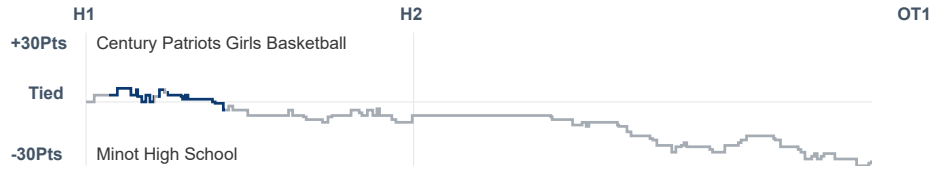

Box Score Report

CHS vs Minot - Feb 5, 2024 - L 58-86

Period Stats

Team	1	2	Final
CHS	35	23	58
MHS	41	45	86

Run Graph

Team Stats

	CHS	MHS
Field Goal %	30.6%	46.4%
Effective Field Goal %	36.3%	55.4%
2FG Made/Attempted	12/36	16/33
2FG%	33.3%	48.5%
3FG Made/Attempted	7/26	10/23
3FG%	26.9%	43.5%
FT Made/Attempted	13/18	24/26
Free Throw Percentage	72.2%	92.3%
Points Per Possession	0.91	1.38
Transition Points	8	10
Points Off Turnovers	6	9
Second Chance Points	12	15
Points in the Paint	22	30
Offensive Rebounds	17	11
Defensive Rebounds	20	29
Assists	14	21
Deflections	8	6
Steals	3	1
Blocks	3	1
Turnovers	10	5
Personal Fouls	17	14
Charges Taken	0	0