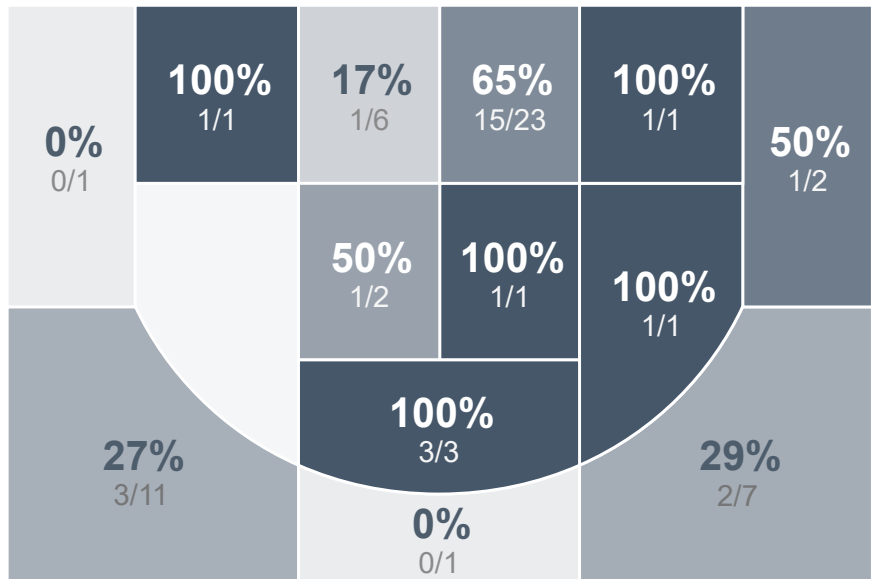

Bismarck High School