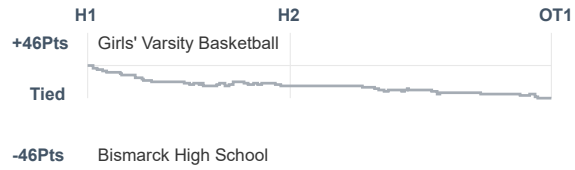

Box Score Report

WHS vs Bismarck - Feb 2, 2024 - L 26-72

Period Stats

Team	1	2	Final
WHS	16	10	26
BHS	44	28	72

Run Graph

Team Stats

	WHS	BHS
Field Goal %	20.5%	50.0%
Effective Field Goal %	22.7%	55.0%
2FG Made/Attempted	7/31	24/38
2FG%	22.6%	63.2%
3FG Made/Attempted	2/13	6/22
3FG%	15.4%	27.3%
FT Made/Attempted	6/9	6/11
Free Throw Percentage	66.7%	54.5%
Points Per Possession	0.40	1.10
Transition Points	0	18
Points Off Turnovers	2	32
Second Chance Points	8	9
Points in the Paint	10	36
Offensive Rebounds	10	10
Defensive Rebounds	22	25
Assists	4	14
Deflections	12	16
Steals	1	15
Blocks	1	1
Turnovers	26	10
Personal Fouls	12	16
Charges Taken	1	0