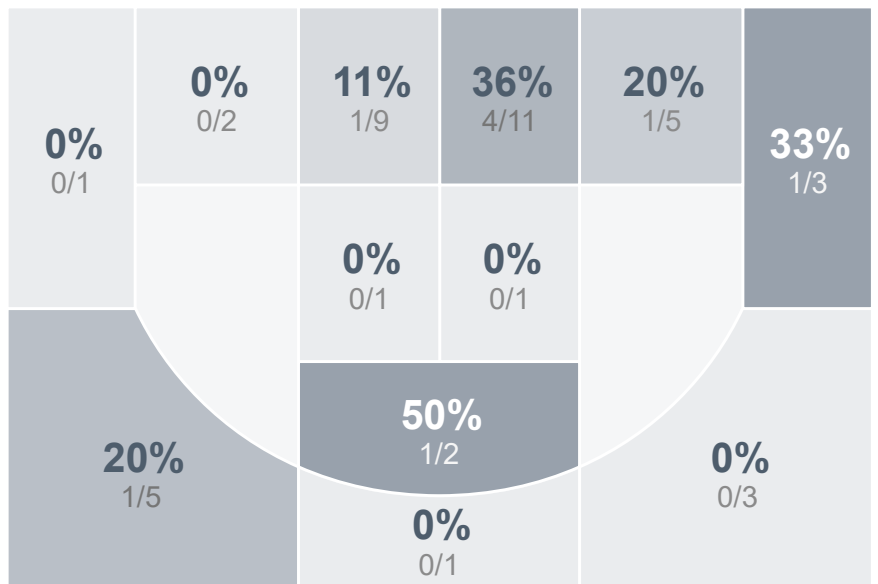

Girls' Varsity Basketball