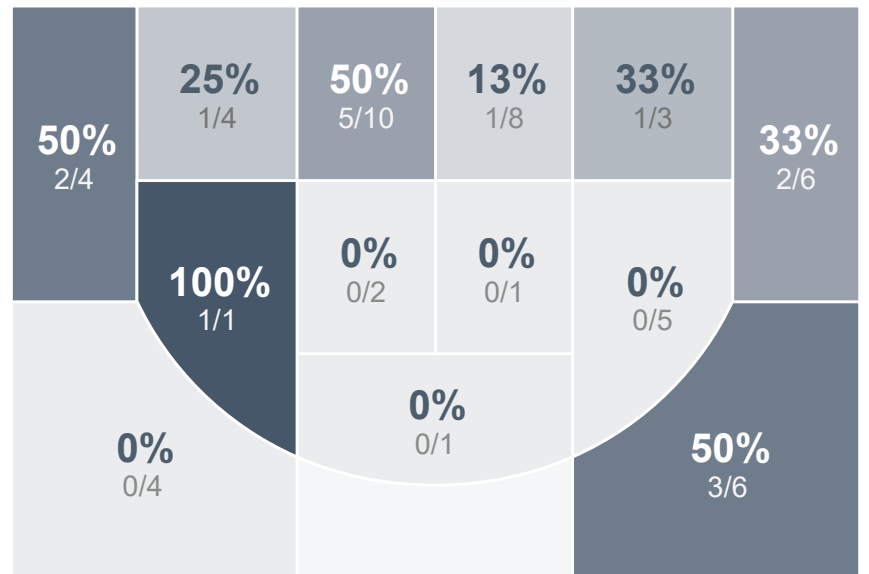

Century Patriots Girls Basketball