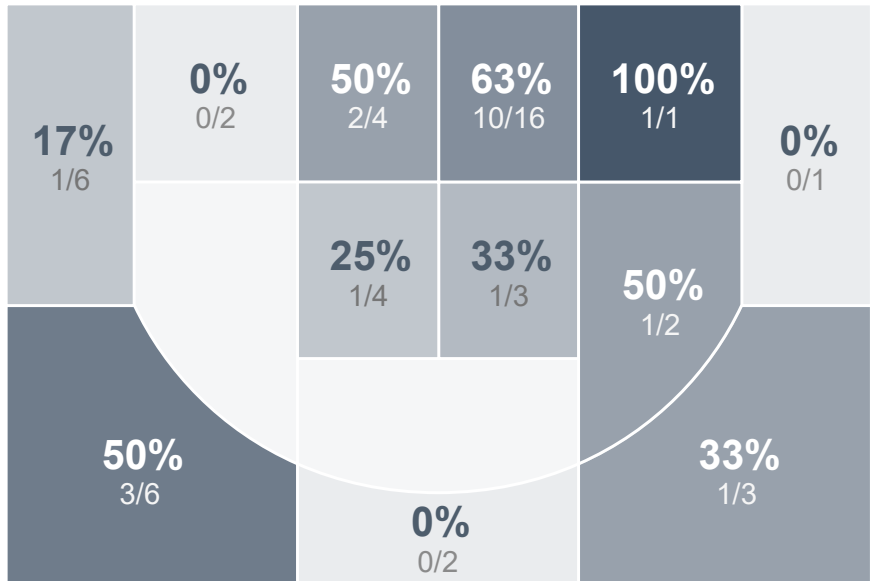

Varsity Boys Basketball