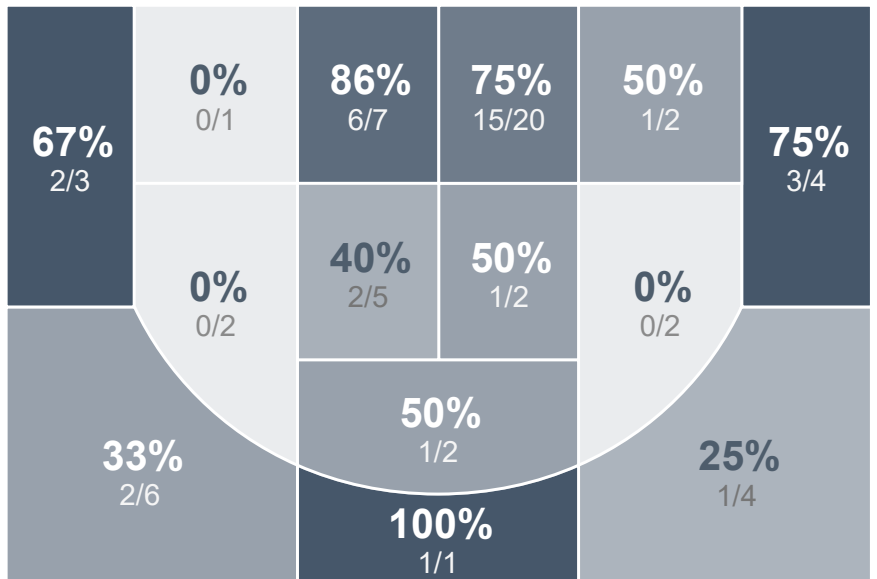

Shiloh Christian High School