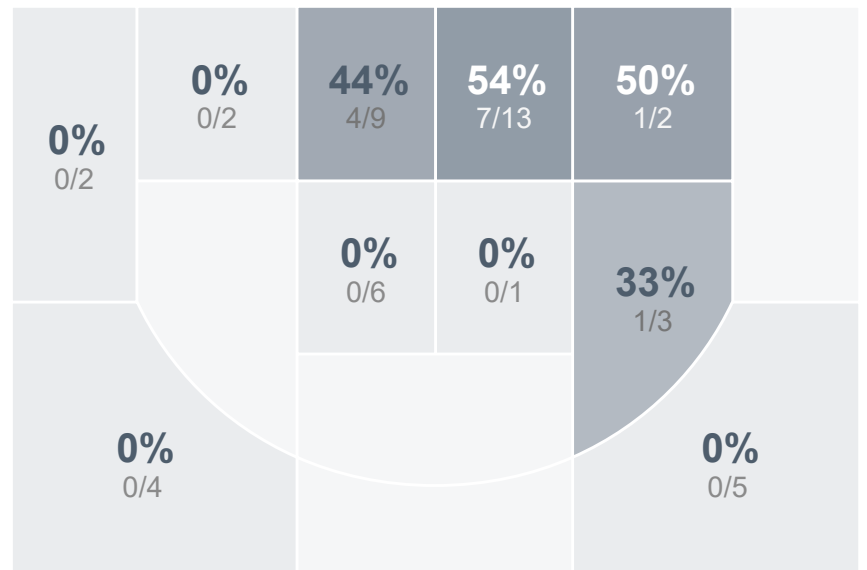

Bismarck High School