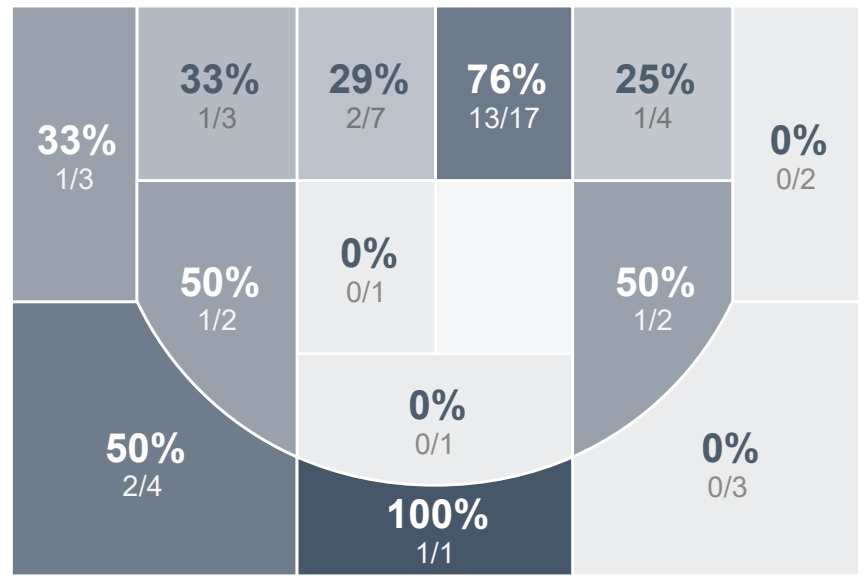

LEGACY GIRLS VARSITY