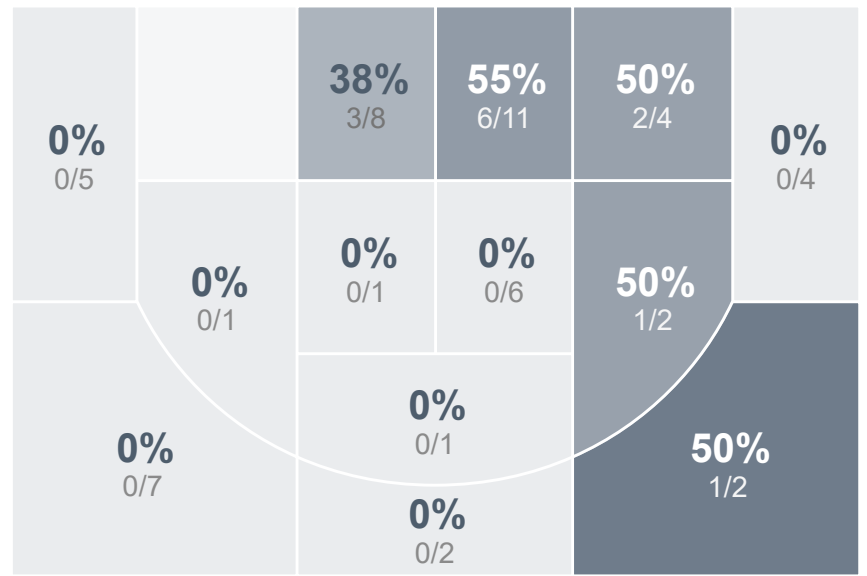

Dickinson Girls Varsity Basketball