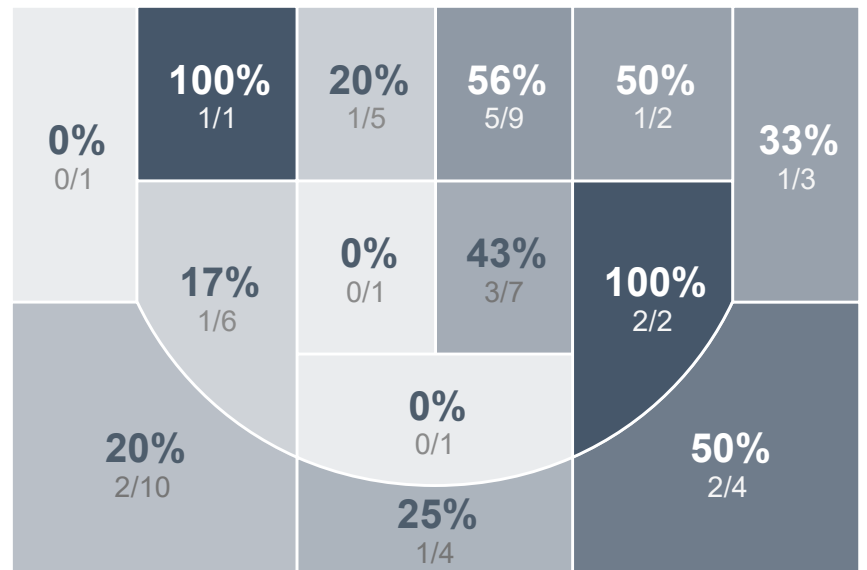

Bismarck St. Mary's Central High School