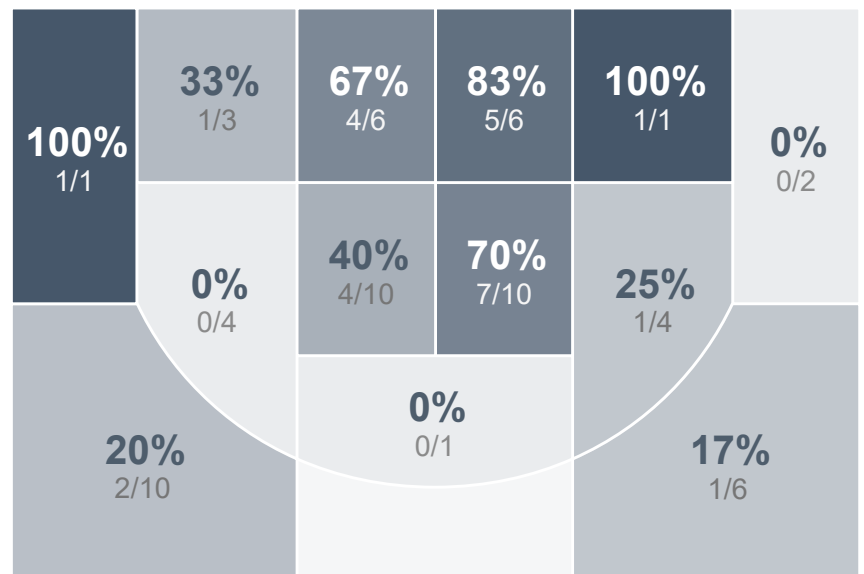

Box Score Report

CHS @ Williston - Jan 26, 2024 - W 70-38

Period Stats

Team	1	2	Final
CHS	53	17	70
WHS	13	25	38

Run Graph

Team Stats

	CHS	WHS
Field Goal %	42.2%	36.1%
Effective Field Goal %	45.3%	40.3%
2FG Made/Attempted	23/45	10/28
2FG%	51.1%	35.7%
3FG Made/Attempted	4/19	3/8
3FG%	21.1%	37.5%
FT Made/Attempted	12/16	9/13
Free Throw Percentage	75.0%	69.2%
Points Per Possession	0.98	0.53
Transition Points	27	11
Points Off Turnovers	48	2
Second Chance Points	13	6
Points in the Paint	40	16
Offensive Rebounds	14	10
Defensive Rebounds	10	26
Assists	20	11
Deflections	20	18
Steals	26	5
Blocks	0	1
Turnovers	14	40
Personal Fouls	18	14
Charges Taken	0	0

Century Patriots Girls Basketball

Williston High School

Century Patriots Girls Basketball's Player Stats

Name	Pts	FG	3FG	FT	+/-	MINS	OREB	DREB	AST	DEFL	STL	BLK	TO	FOUL	CHG
#3 Eden Fridley	17	7/11	3/4	0/0	+ 31	14	1	0	2	5	8	0	0	1	0
#5 Zoie Austin	8	3/4	0/0	2/2	+ 40	14	2	0	2	3	5	0	2	1	0
#10 Lakyn Johnson	0	0/3	0/1	0/0	- 8	12	1	1	0	2	1	0	1	1	0
#11 Abby Fosland	4	2/4	0/1	0/0	+ 32	16	1	1	4	0	1	0	1	1	0
#12 Katie Brown	9	4/8	0/1	1/3	- 7	15	3	0	0	1	2	0	1	2	0
#14 Ashlyn Buchholz	13	3/10	0/2	7/7	+ 32	17	1	1	2	1	1	0	1	1	0
#20 Addie Weigel	2	1/4	0/2	0/0	+ 18	15	1	1	3	0	0	0	0	2	0
#21 Alison Volk	2	1/4	0/3	0/1	- 11	14	0	0	0	0	1	0	1	2	0
#23 Olivia Klimpel	2	1/3	0/1	0/0	+ 20	12	0	0	2	2	1	0	0	2	0
#24 Alexa Johnson	4	1/3	0/0	2/2	- 11	14	1	0	0	1	0	0	1	1	0
#30 Emma Davis	0	0/2	0/1	0/0	- 10	13	0	2	0	3	2	0	1	0	0
#33 Erika Lee	9	4/5	1/1	0/1	+ 38	18	2	3	3	1	2	0	2	3	0
#34 Christina Myerchin	0	0/1	0/1	0/0	- 5	7	0	1	1	0	0	0	2	1	0
#35 Olivia Thunder Hawk	0	0/2	0/1	0/0	+ 1	9	0	0	1	1	2	0	1	0	0