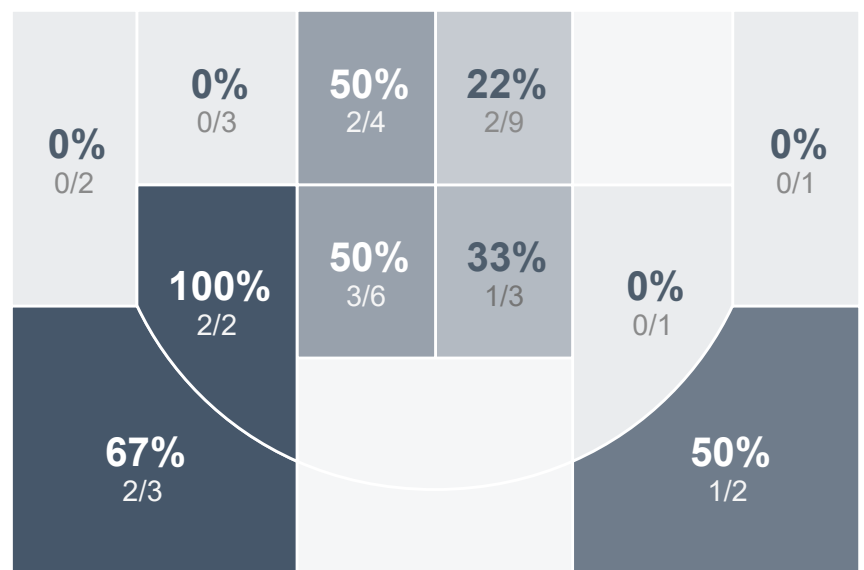

Williston High School