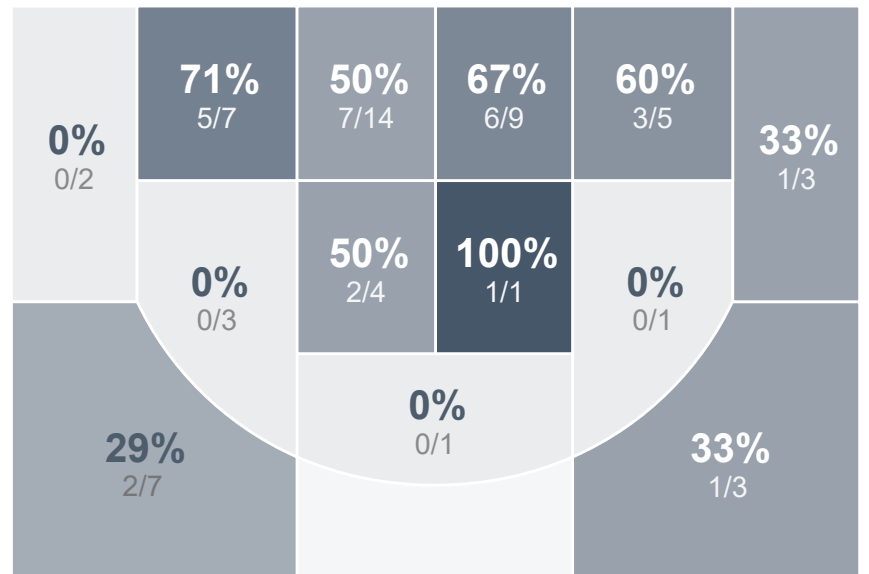

Box Score Report

LHS vs WFSHS - Jan 20, 2024 - W 72-49

Period Stats

Team	1	2	Final
LHS	36	36	72
WFSHS	21	28	49

Run Graph

Team Stats

	LHS	WFSHS
Field Goal %	47.5%	30.4%
Effective Field Goal %	50.8%	34.8%
2FG Made/Attempted	25/46	12/31
2FG%	54.3%	38.7%
3FG Made/Attempted	4/15	5/25
3FG%	26.7%	20.0%
FT Made/Attempted	10/22	10/16
Free Throw Percentage	45.5%	62.5%
Points Per Possession	0.99	0.67
Transition Points	10	3
Points Off Turnovers	20	10
Second Chance Points	12	4
Points in the Paint	32	12
Offensive Rebounds	15	6
Defensive Rebounds	31	25
Assists	21	9
Deflections	17	7
Steals	11	7
Blocks	0	5
Turnovers	16	16
Personal Fouls	11	14
Charges Taken	0	0

LEGACY GIRLS VARSITY

West Fargo Sheyenne High School