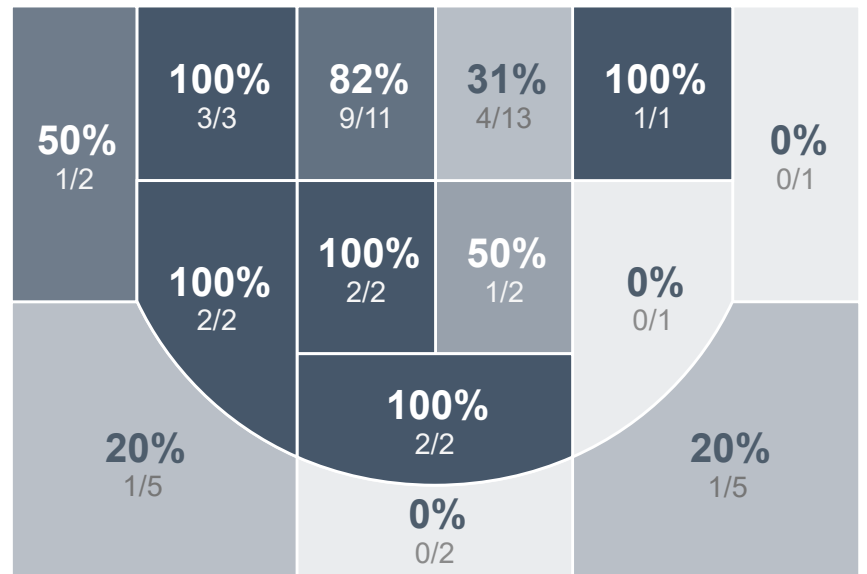

Girls Varsity Basketball