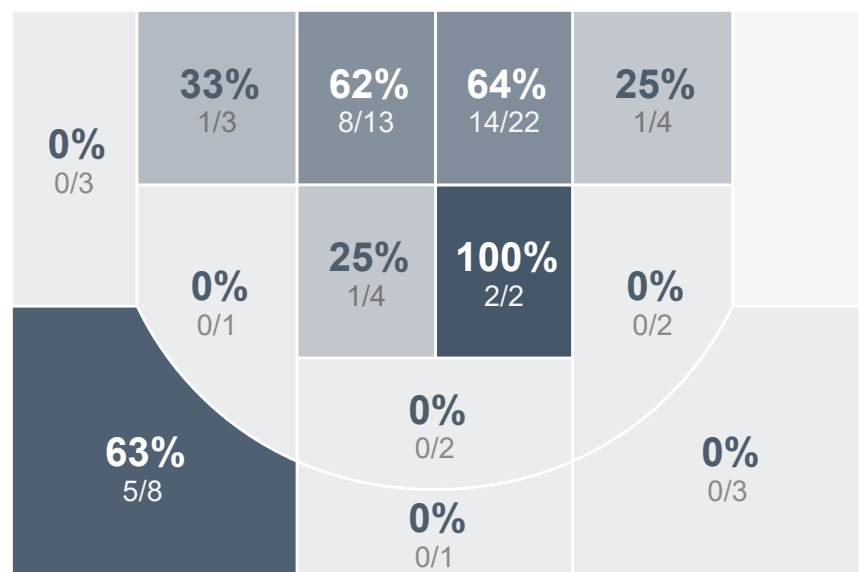

Bismarck Legacy High School