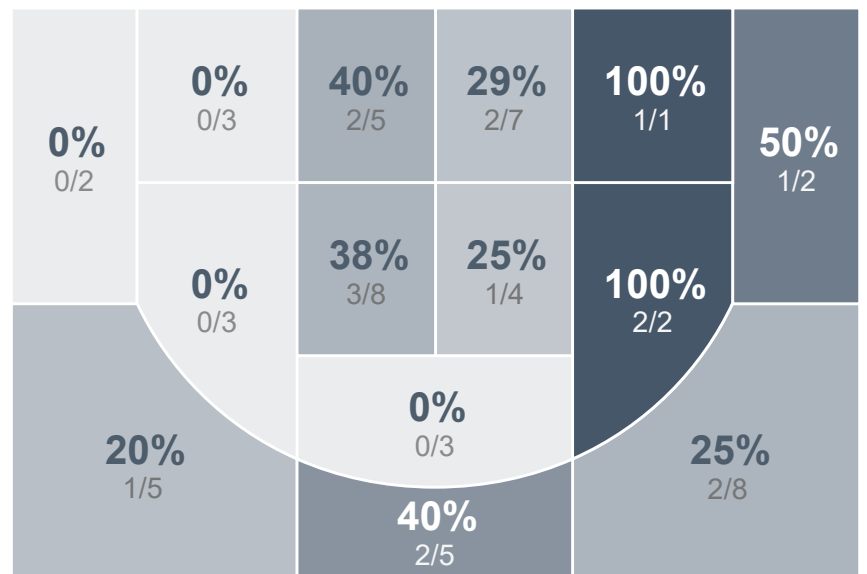

St. Mary's Saints Girls Basketball