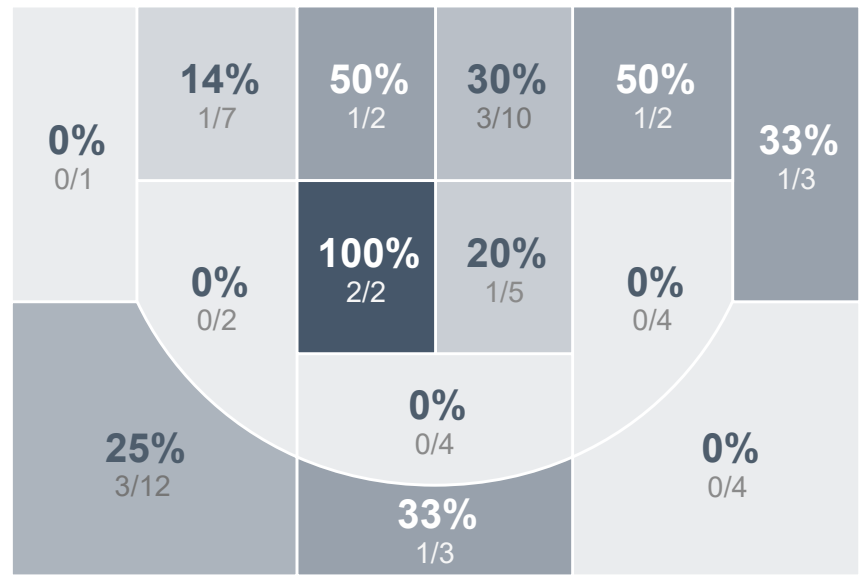

Girls Varsity Basketball