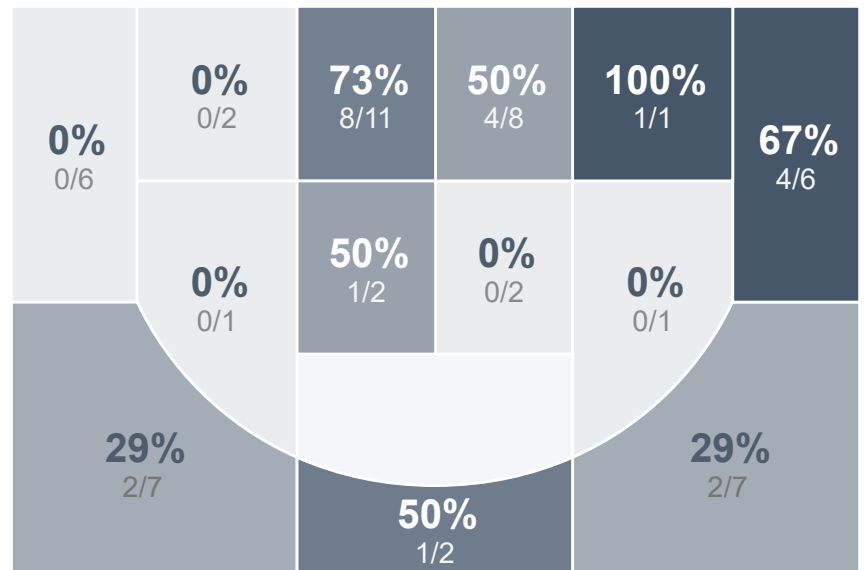

Minot High School