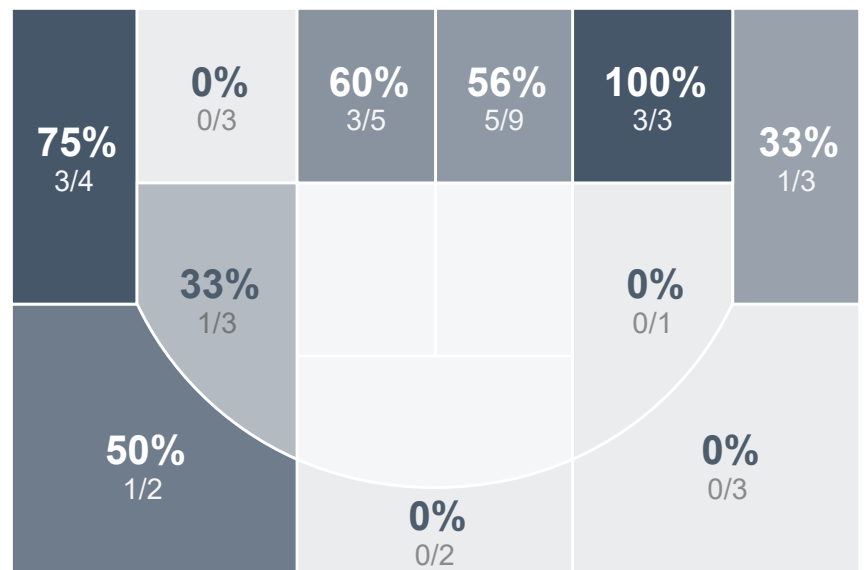

Williston High School