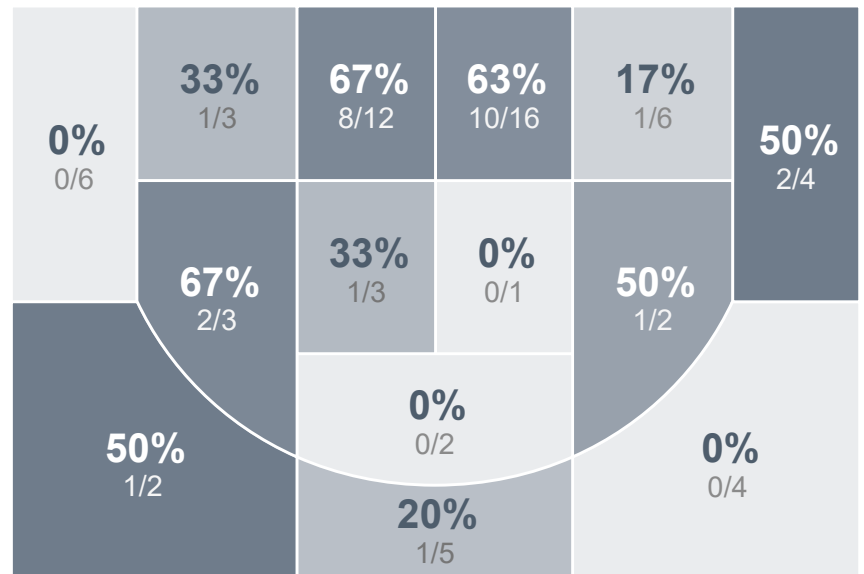

Dickinson Girls Varsity Basketball