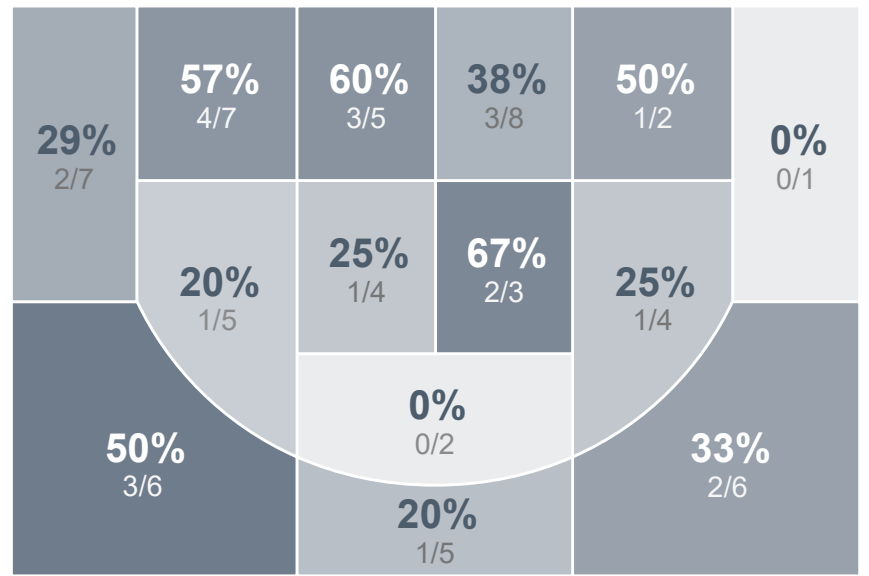

St. Mary's Saints Girls Basketball