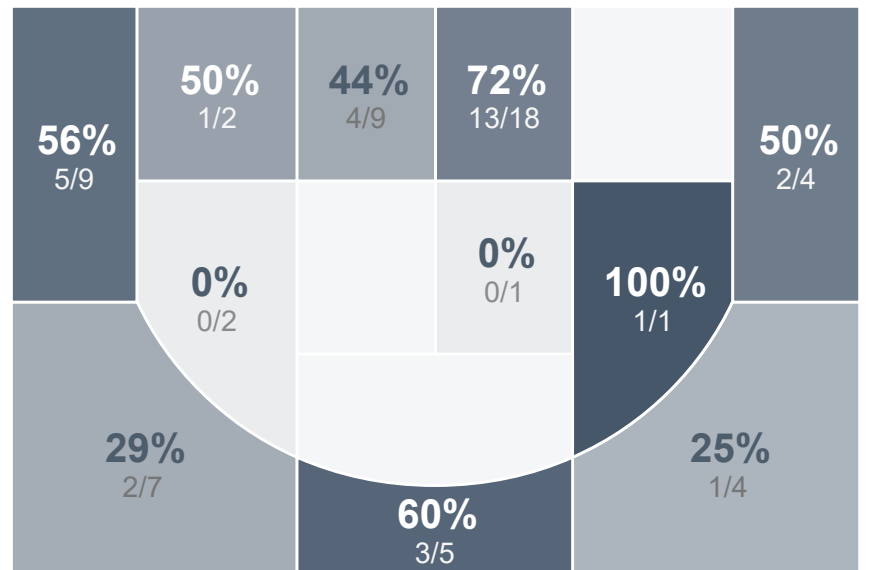

Minot High School