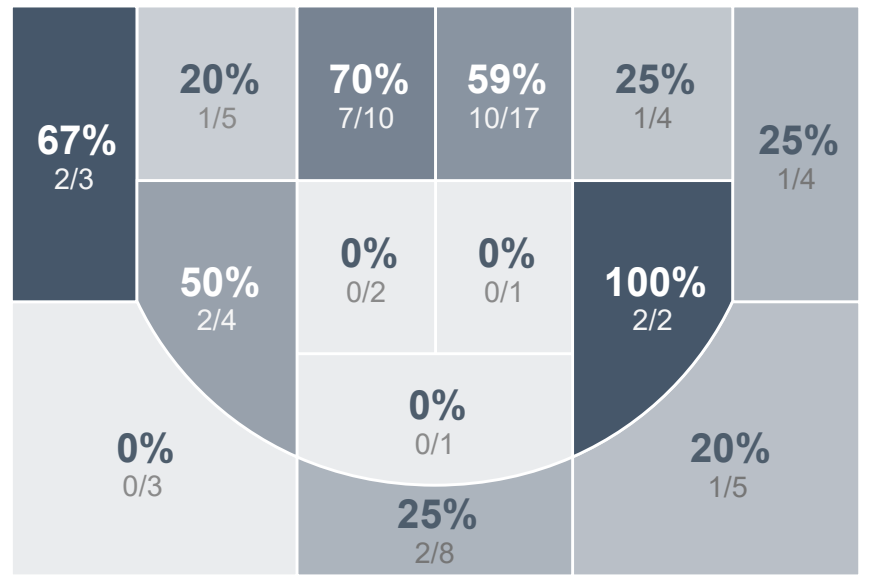

Century Patriots Girls Basketball