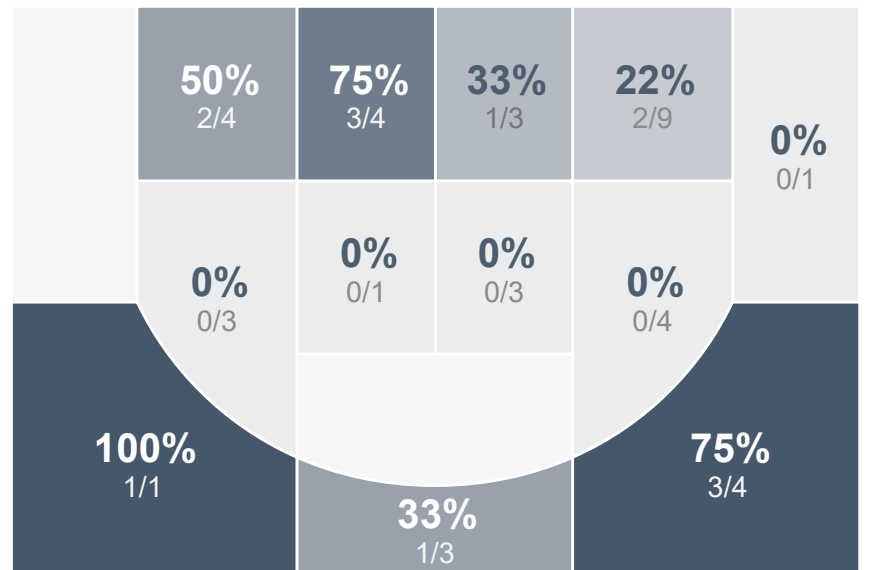

Jamestown High School