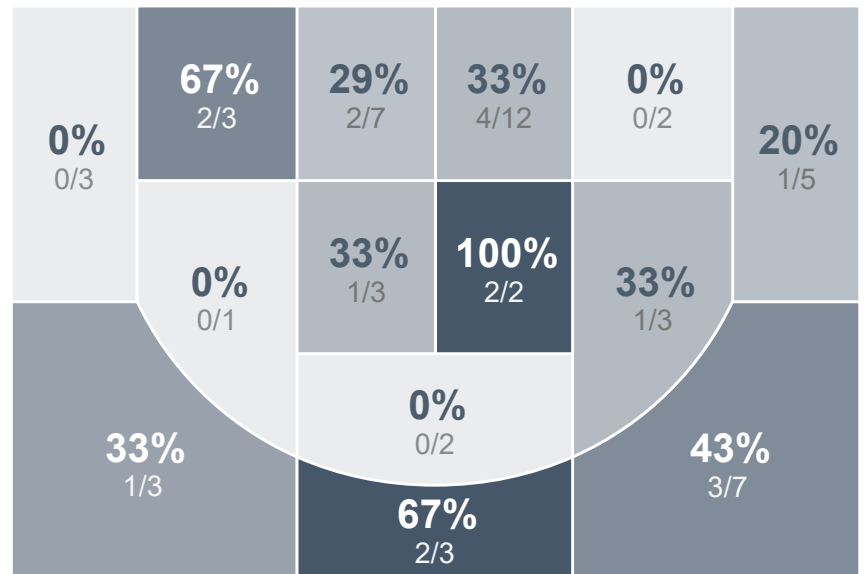

Girls' Varsity Basketball - New