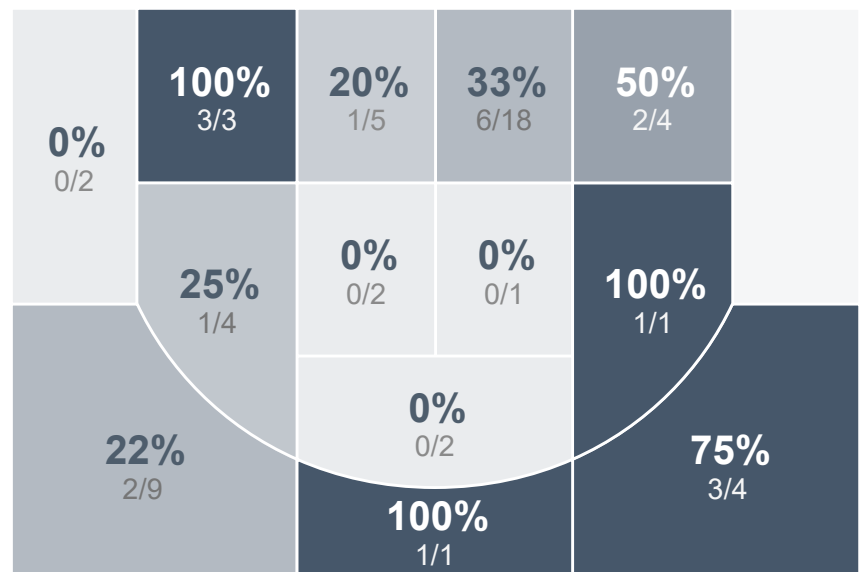

Bismarck High School