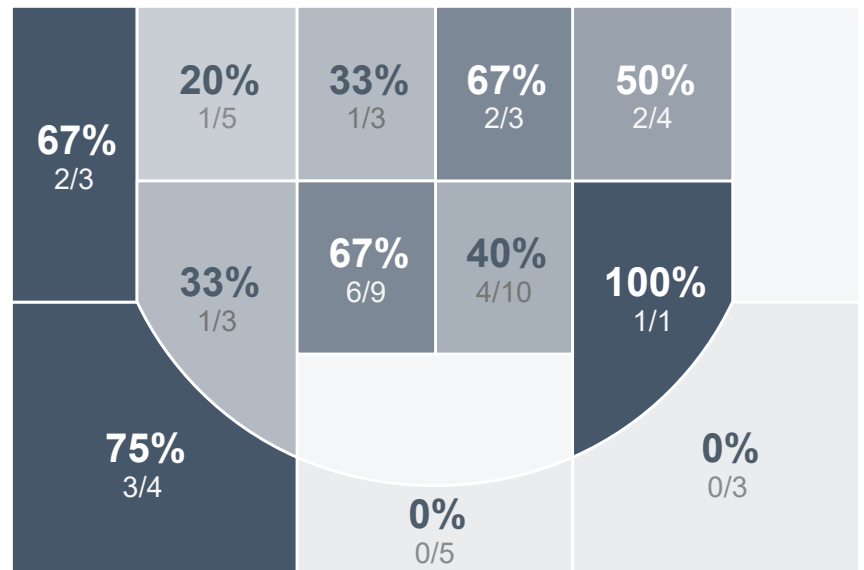

Bismarck St. Mary's Central High School