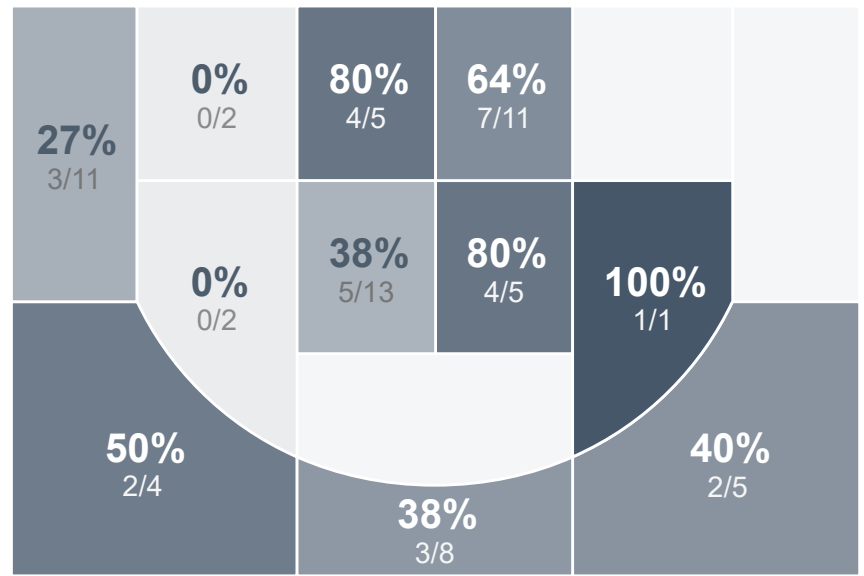

Girls' Varsity Basketball - New