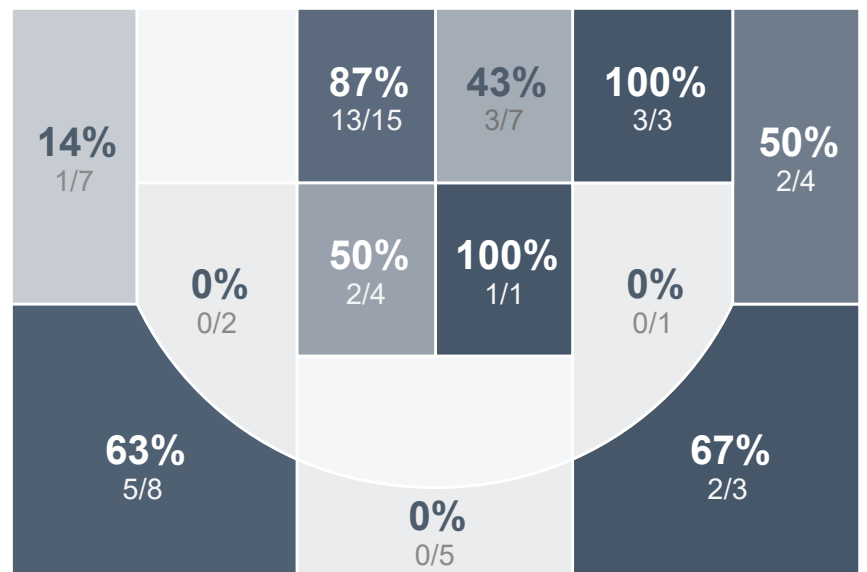

Bismarck Legacy High School