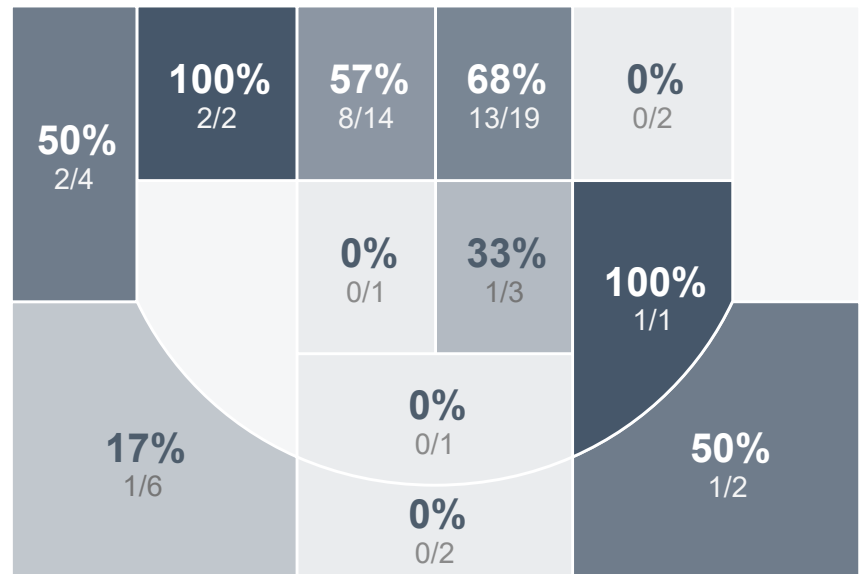

Boys Varsity Basketball