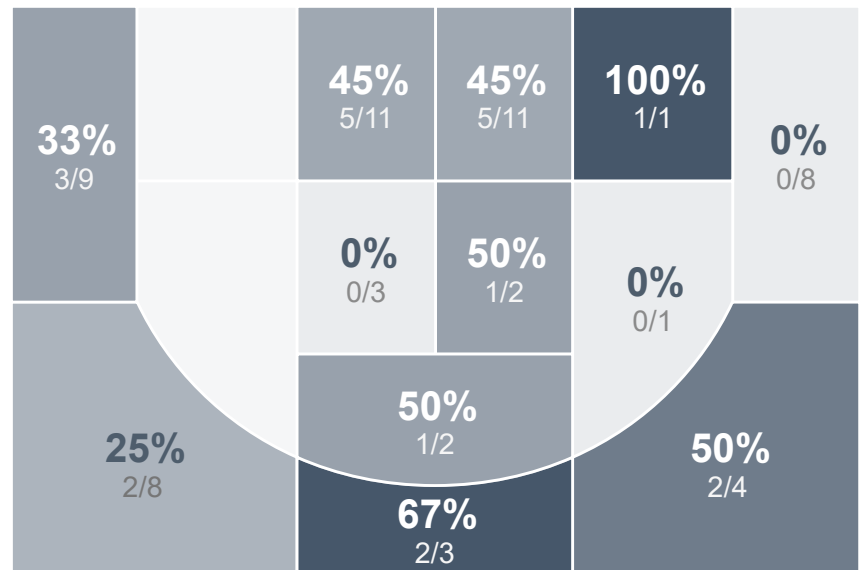

Minot High School