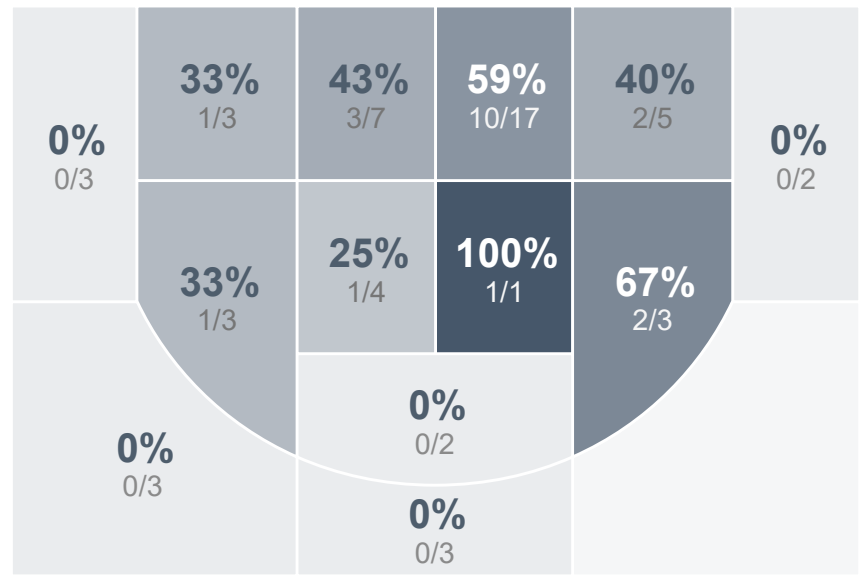

LEGACY GIRLS VARSITY