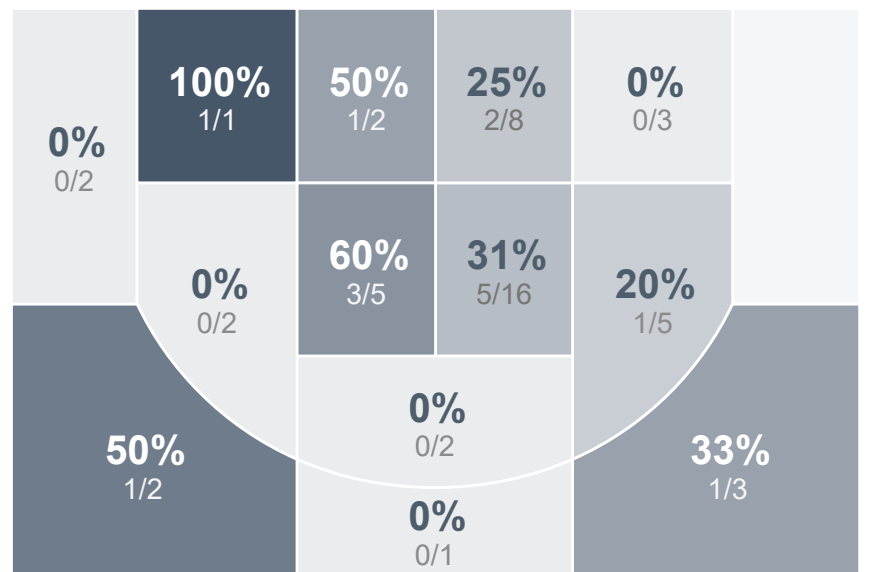

Box Score Report

CHS vs Bismarck - Jan 19, 2024 - W 58-38

Period Stats

Team	1	2	Final
CHS	41	17	58
BHS	21	17	38

Run Graph

Team Stats

	CHS	BHS
Field Goal %	40.7%	28.8%
Effective Field Goal %	46.6%	30.8%
2FG Made/Attempted	17/38	13/44
2FG%	44.7%	29.5%
3FG Made/Attempted	7/21	2/8
3FG%	33.3%	25.0%
FT Made/Attempted	3/8	6/12
Free Throw Percentage	37.5%	50.0%
Points Per Possession	0.95	0.62
Transition Points	12	0
Points Off Turnovers	11	10
Second Chance Points	5	0
Points in the Paint	26	22
Offensive Rebounds	14	10
Defensive Rebounds	28	22
Assists	13	4
Deflections	9	5
Steals	7	3
Blocks	3	1
Turnovers	12	14
Personal Fouls	13	10
Charges Taken	0	1

Century Patriots Girls Basketball

Bismarck High School

Century Patriots Girls Basketball's Player Stats

Name	Pts	FG	3FG	FT	+/-	MINS	OREB	DREB	AST	DEFL	STL	BLK	TO	FOUL	CHG
#3 Eden Fridley	19	7/16	5/9	0/2	+ 16	34	0	3	2	4	1	1	1	2	0
#5 Zoie Austin	21	10/21	0/2	1/2	+ 20	37	1	8	1	1	2	0	1	1	0
#11 Abby Fosland	0	0/3	0/1	0/0	+ 23	35	3	1	0	2	1	1	3	3	0
#12 Katie Brown	0	0/1	0/0	0/0	+ 1	15	0	1	0	0	0	0	0	2	0
#14 Ashlyn Buchholz	7	2/4	1/3	2/2	+ 15	17	0	4	2	1	1	0	0	2	0
#20 Addie Weigel	2	1/1	0/0	0/0	+ 9	10	1	2	4	0	1	0	1	2	0
#23 Olivia Klimpel	5	2/4	1/2	0/0	+ 13	15	2	4	2	0	0	1	2	0	0
#30 Emma Davis	0	0/3	0/3	0/0	- 11	5	0	1	0	0	0	0	0	1	0
#33 Erika Lee	4	2/6	0/1	0/2	+ 14	17	5	3	2	1	1	0	2	0	0
#35 Olivia Thunder Hawk	0	0/0	0/0	0/0	0	1	1	0	0	0	0	0	1	0	0