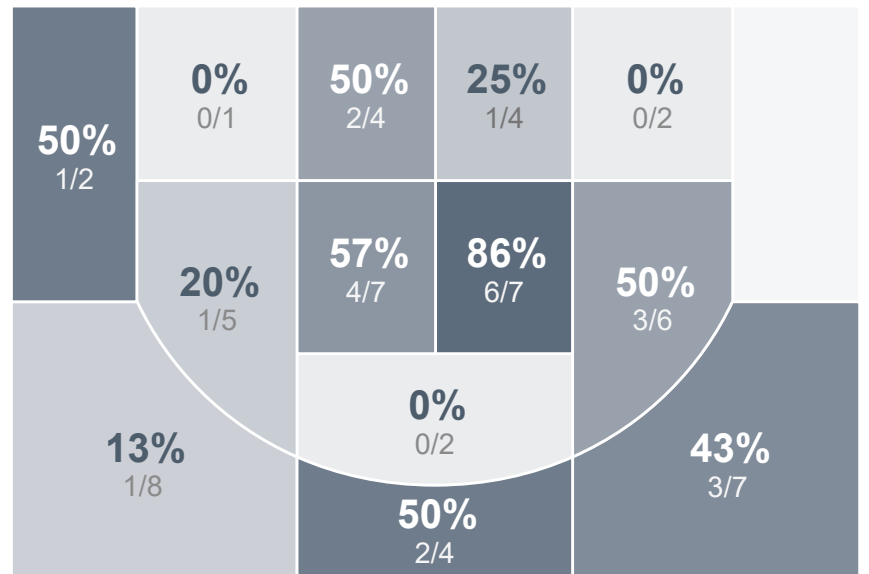

Box Score Report

CHS vs Bismarck - Jan 19, 2024 - W 58-38

Period Stats

Team	1	2	Final
CHS	41	17	58
BHS	21	17	38

Run Graph

Team Stats

	CHS	BHS
Field Goal %	40.7%	28.8%
Effective Field Goal %	46.6%	30.8%
2FG Made/Attempted	17/38	13/44
2FG%	44.7%	29.5%
3FG Made/Attempted	7/21	2/8
3FG%	33.3%	25.0%
FT Made/Attempted	3/8	6/12
Free Throw Percentage	37.5%	50.0%
Points Per Possession	0.95	0.62
Transition Points	12	0
Points Off Turnovers	11	10
Second Chance Points	5	0
Points in the Paint	26	22
Offensive Rebounds	14	10
Defensive Rebounds	28	22
Assists	13	4
Deflections	9	5
Steals	7	3
Blocks	3	1
Turnovers	12	14
Personal Fouls	13	10
Charges Taken	0	1

Century Patriots Girls Basketball

Bismarck High School

Century Patriots Girls Basketball's Player Stats

Name	Pts	FG	3FG	FT	+/-	MINS	OREB	DREB	AST	DEFL	STL	BLK	TO	FOUL	CHG
#3 Eden Fridley	19	7/16	5/9	0/2	+ 16	34	0	3	2	4	1	1	1	2	0
#5 Zoie Austin	21	10/21	0/2	1/2	+ 20	37	1	8	1	1	2	0	1	1	0
#11 Abby Fosland	0	0/3	0/1	0/0	+ 23	35	3	1	0	2	1	1	3	3	0
#12 Katie Brown	0	0/1	0/0	0/0	+ 1	15	0	1	0	0	0	0	0	2	0
#14 Ashlyn Buchholz	7	2/4	1/3	2/2	+ 15	17	0	4	2	1	1	0	0	2	0
#20 Addie Weigel	2	1/1	0/0	0/0	+ 9	10	1	2	4	0	1	0	1	2	0
#23 Olivia Klimpel	5	2/4	1/2	0/0	+ 13	15	2	4	2	0	0	1	2	0	0
#30 Emma Davis	0	0/3	0/3	0/0	- 11	5	0	1	0	0	0	0	0	1	0
#33 Erika Lee	4	2/6	0/1	0/2	+ 14	17	5	3	2	1	1	0	2	0	0
#35 Olivia Thunder Hawk	0	0/0	0/0	0/0	0	1	1	0	0	0	0	0	1	0	0