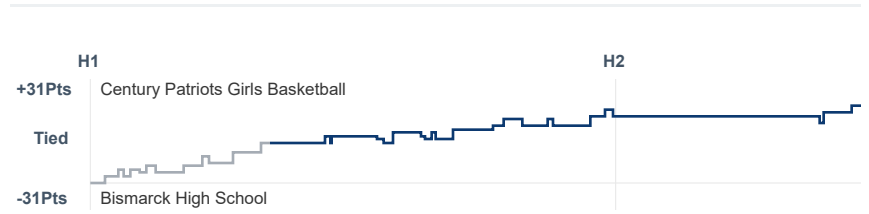

Box Score Report

CHS vs Bismarck - Jan 19, 2024 - W 58-38

Period Stats

Team	1	2	Final
CHS	41	17	58
BHS	21	17	38

Run Graph

Team Stats

	CHS	BHS
Field Goal %	40.7%	28.8%
Effective Field Goal %	46.6%	30.8%
2FG Made/Attempted	17/38	13/44
2FG%	44.7%	29.5%
3FG Made/Attempted	7/21	2/8
3FG%	33.3%	25.0%
FT Made/Attempted	3/8	6/12
Free Throw Percentage	37.5%	50.0%
Points Per Possession	0.95	0.62
Transition Points	12	0
Points Off Turnovers	11	10
Second Chance Points	5	0
Points in the Paint	26	22
Offensive Rebounds	14	10
Defensive Rebounds	28	22
Assists	13	4
Deflections	9	5
Steals	7	3
Blocks	3	1
Turnovers	12	14
Personal Fouls	13	10
Charges Taken	0	1

Century Patriots Girls Basketball

Bismarck High School

Century Patriots Girls Basketball's Player Stats

Name	Pts	FG	3FG	FT	+/-	MINS	OREB	DREB	AST	DEFL	STL	BLK	TO	FOUL	CHG
#3 Eden Fridley	19	7/16	5/9	0/2	+ 16	34	0	3	2	4	1	1	1	2	0
#5 Zoie Austin	21	10/21	0/2	1/2	+ 20	37	1	8	1	1	2	0	1	1	0
#11 Abby Fosland	0	0/3	0/1	0/0	+ 23	35	3	1	0	2	1	1	3	3	0
#12 Katie Brown	0	0/1	0/0	0/0	+ 1	15	0	1	0	0	0	0	0	2	0
#14 Ashlyn Buchholz	7	2/4	1/3	2/2	+ 15	17	0	4	2	1	1	0	0	2	0
#20 Addie Weigel	2	1/1	0/0	0/0	+ 9	10	1	2	4	0	1	0	1	2	0
#23 Olivia Klimpel	5	2/4	1/2	0/0	+ 13	15	2	4	2	0	0	1	2	0	0
#30 Emma Davis	0	0/3	0/3	0/0	- 11	5	0	1	0	0	0	0	0	1	0
#33 Erika Lee	4	2/6	0/1	0/2	+ 14	17	5	3	2	1	1	0	2	0	0
#35 Olivia Thunder Hawk	0	0/0	0/0	0/0	0	1	1	0	0	0	0	0	1	0	0