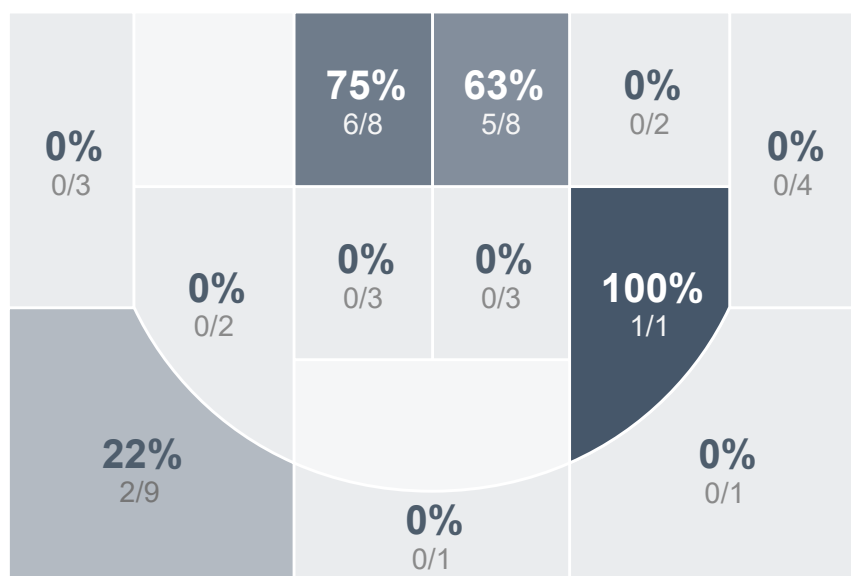

Box Score Report

SMCHS vs CHS - Jan 16, 2024 - L 42-86

Period Stats

Team	1	2	Final
SMCHS	15	27	42
CHS	42	44	86

Run Graph

Team Stats

	SMCHS	CHS
Field Goal %	31.1%	49.3%
Effective Field Goal %	33.3%	57.2%
2FG Made/Attempted	12/27	23/43
2FG%	44.4%	53.5%
3FG Made/Attempted	2/18	11/26
3FG%	11.1%	42.3%
FT Made/Attempted	12/14	7/13
Free Throw Percentage	85.7%	53.8%
Points Per Possession	0.69	1.38
Transition Points	0	8
Points Off Turnovers	2	23
Second Chance Points	7	25
Points in the Paint	22	42
Offensive Rebounds	6	20
Defensive Rebounds	19	24
Assists	8	20
Deflections	6	17
Steals	1	3
Blocks	2	1
Turnovers	15	7
Personal Fouls	15	16
Charges Taken	0	1

Boys Varsity Basketball

Bismarck Century High School