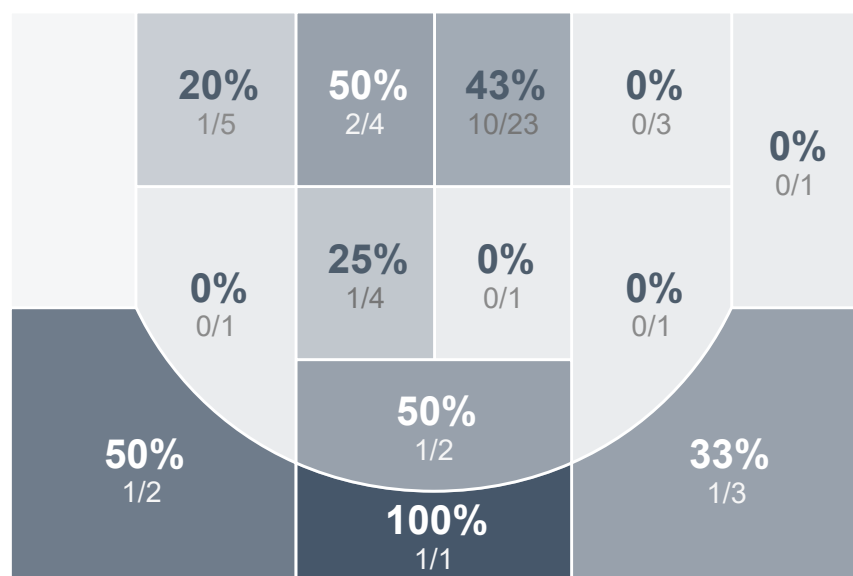

Girls' Varsity Basketball