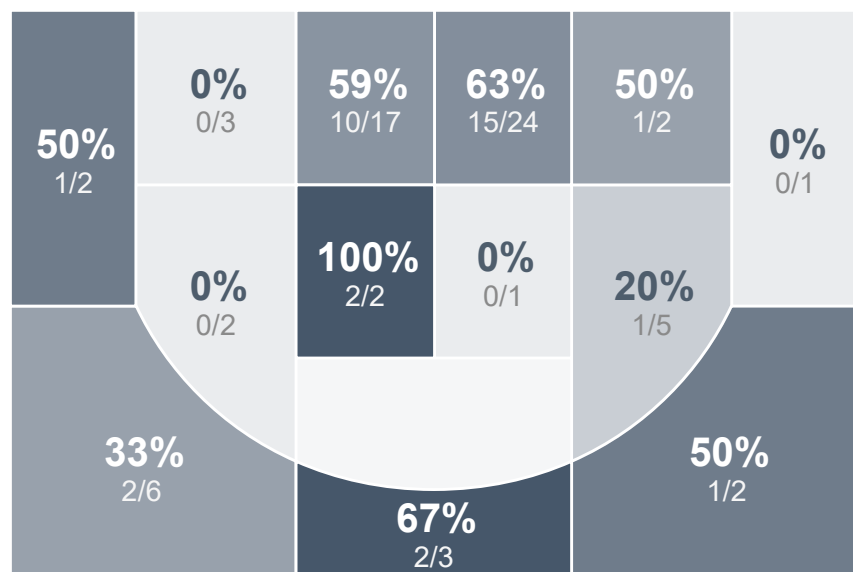

Bismarck Legacy High School