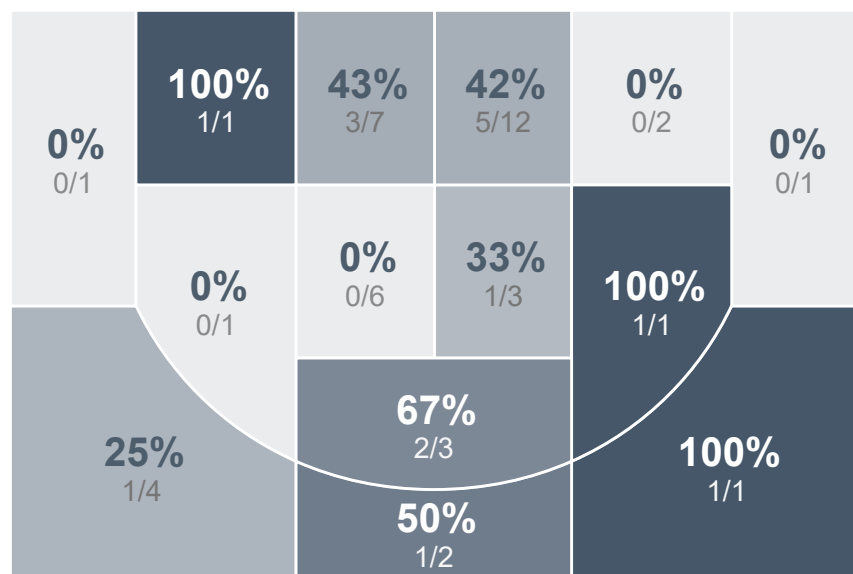

Dickinson High School