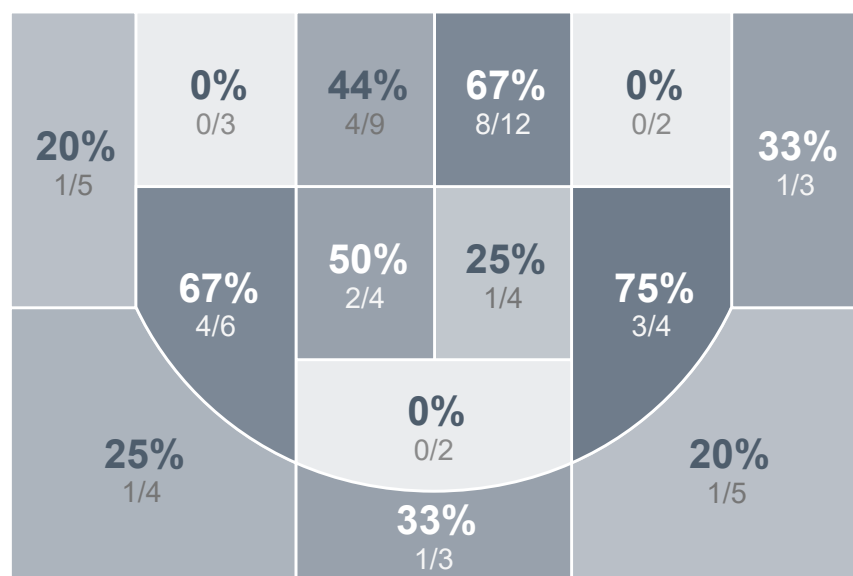

Girls Varsity Basketball