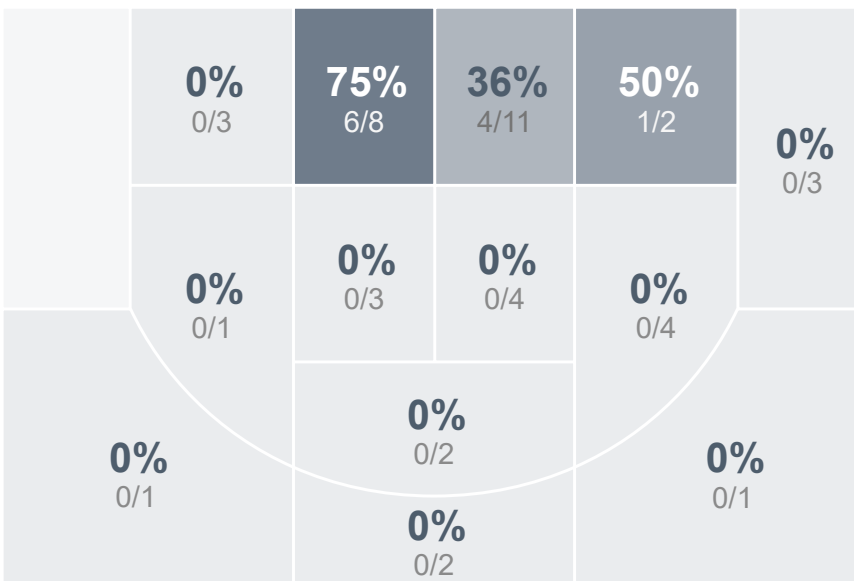

Dickinson High School