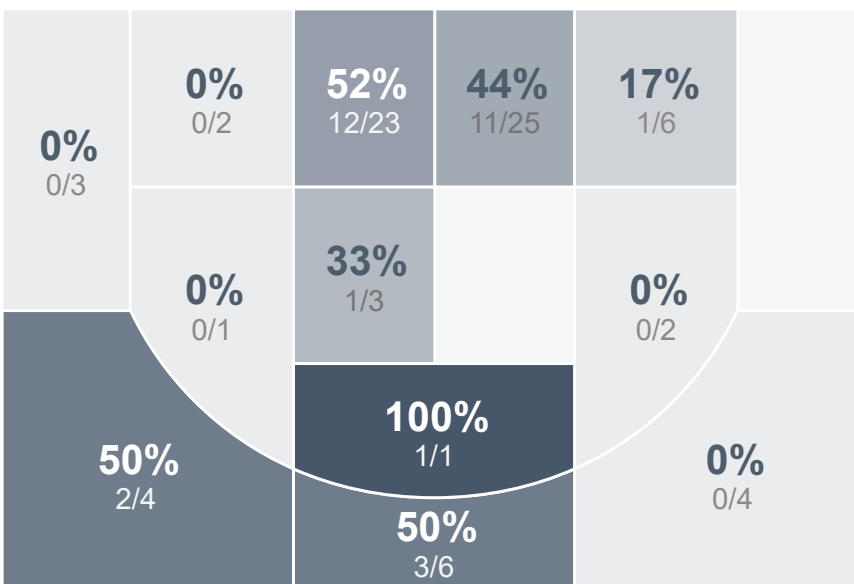

LEGACY GIRLS VARSITY