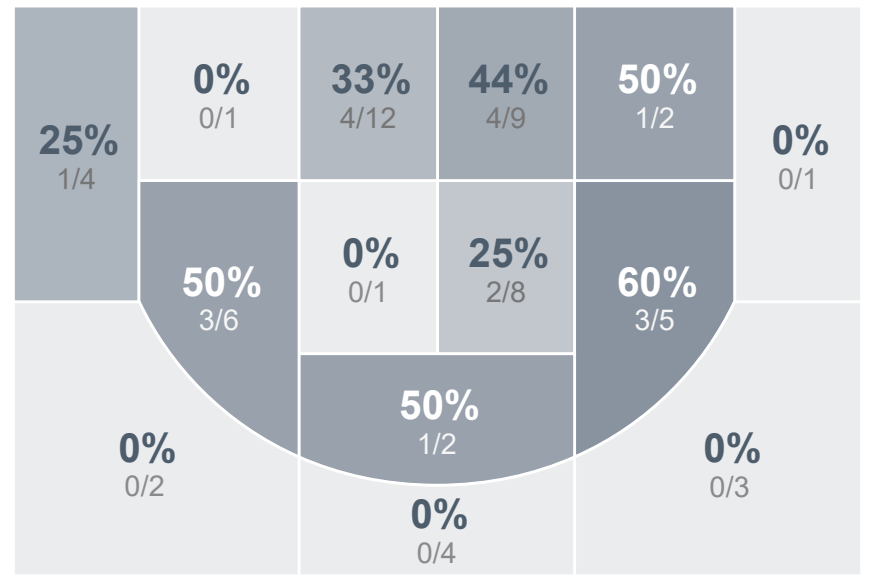

St. Mary's Saints Girls Basketball