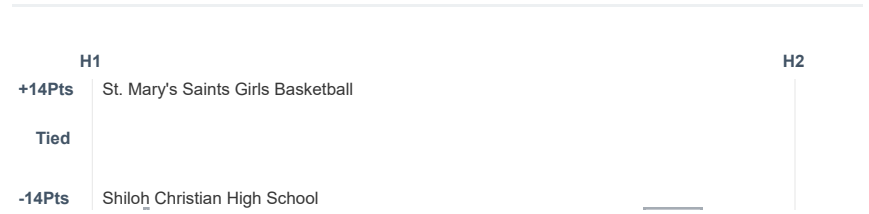

Box Score Report

SMCHS vs SCHS - Jan 9, 2024 - W 42-40

Period Stats

Team	1	2	Final
SMCHS	18	24	42
SCHS	18	22	40

Team Stats

	SMCHS	SCHS
Field Goal %	31.7%	22.6%
Effective Field Goal %	32.5%	25.0%
2FG Made/Attempted	18/46	11/41
2FG%	39.1%	26.8%
3FG Made/Attempted	1/14	3/21
3FG%	7.1%	14.3%
FT Made/Attempted	3/10	9/13
Free Throw Percentage	30.0%	69.2%
Points Per Possession	0.59	0.55
Transition Points	9	0
Points Off Turnovers	14	11
Second Chance Points	0	13
Points in the Paint	20	18
Offensive Rebounds	12	19
Defensive Rebounds	29	33
Assists	12	7
Deflections	14	5
Steals	15	9
Blocks	5	5
Turnovers	18	24
Personal Fouls	13	12
Charges Taken	0	0

Run Graph