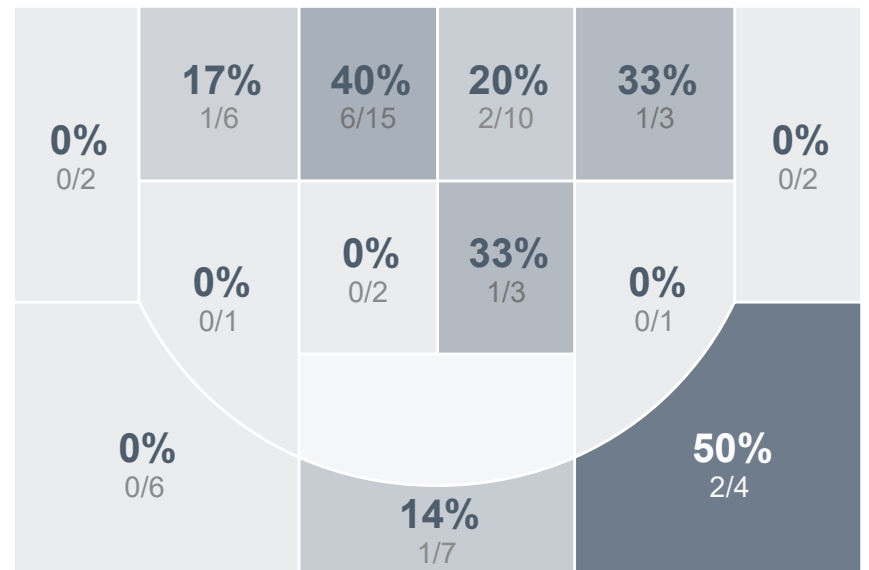

Shiloh Christian High School