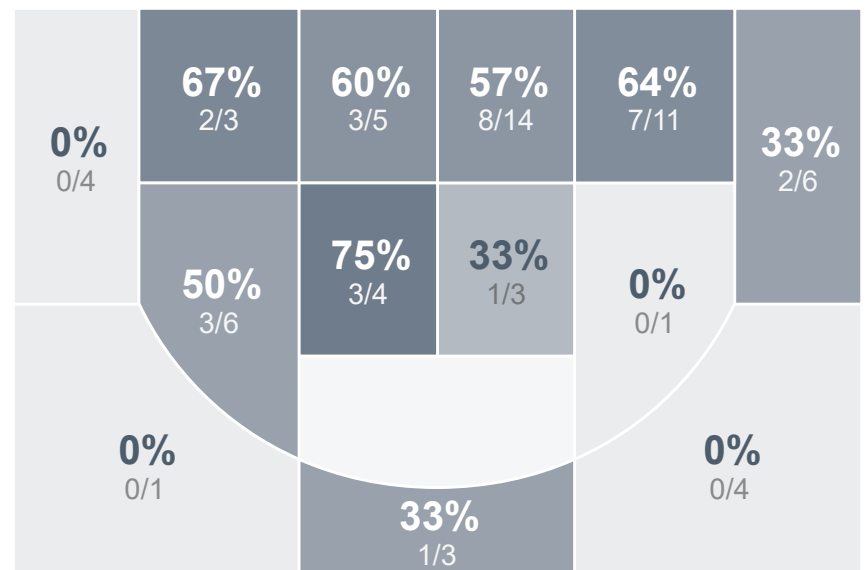

Bismarck Legacy High School