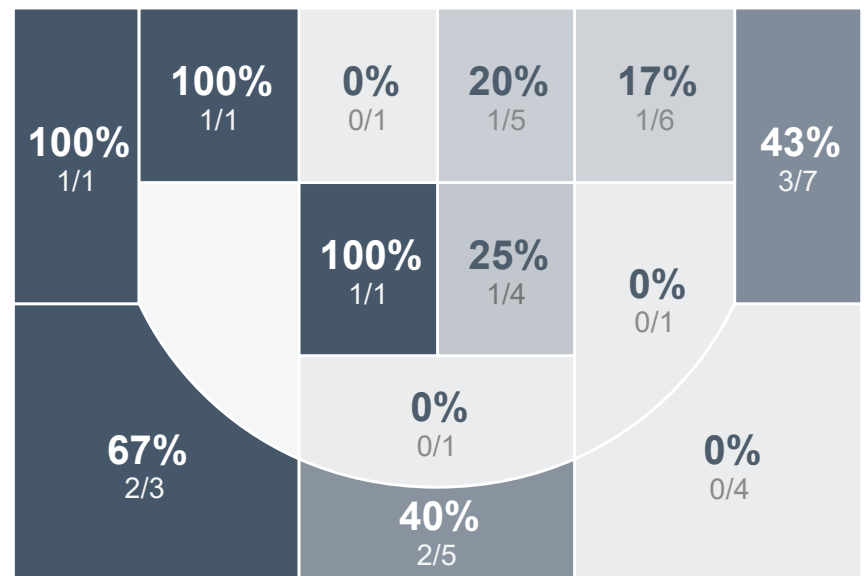

Girls Varsity Basketball