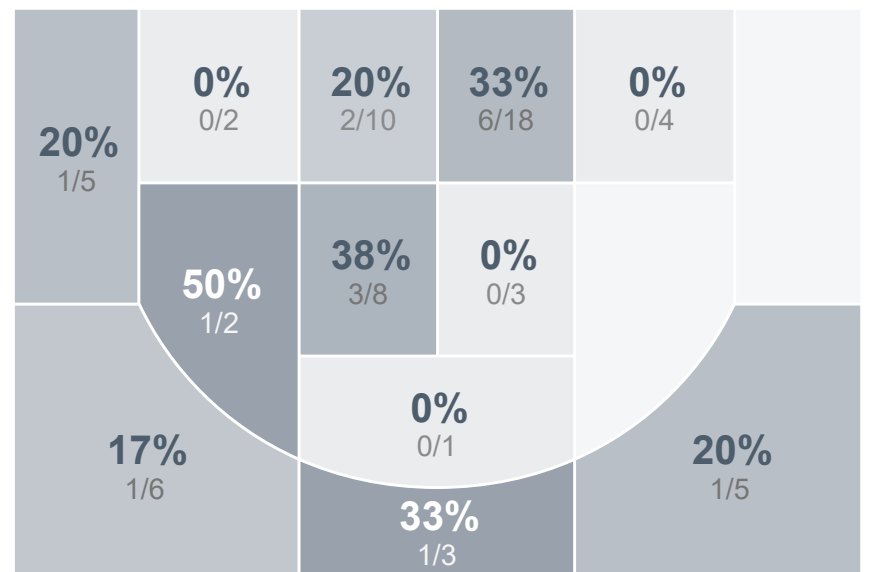

Box Score Report

MHS vs Bismarck Century - Jan 9, 2024 - L 43-48

Period Stats

Team	1	2	Final
MHS	19	24	43
CHS	24	24	48

Team Stats

	MHS	CHS
Field Goal %	25.5%	23.9%
Effective Field Goal %	29.1%	26.9%
2FG Made/Attempted	10/29	12/48
2FG%	34.5%	25.0%
3FG Made/Attempted	4/26	4/19
3FG%	15.4%	21.1%
FT Made/Attempted	11/22	12/17
Free Throw Percentage	50.0%	70.6%
Points Per Possession	0.60	0.69
Transition Points	2	8
Points Off Turnovers	2	14
Second Chance Points	14	20
Points in the Paint	16	22
Offensive Rebounds	14	20
Defensive Rebounds	28	28
Assists	5	8
Deflections	14	18
Steals	7	15
Blocks	7	4
Turnovers	20	14
Personal Fouls	16	18
Charges Taken	1	0

Run Graph

Girls' Varsity Basketball - New

Bismarck Century High School

Girls' Varsity Basketball - New's Player Stats

Name	Pts	FG	3FG	FT	+/-	MINS	OREB	DREB	AST	DEFL	STL	BLK	TO	FOUL	CHG
#10 Sarah Helderop	4	1/8	0/3	2/2	-5	27	4	1	0	2	1	0	3	1	0
#14 Jayden Wiest	12	4/15	4/12	0/2	-8	33	0	5	0	1	0	0	7	4	1
#20 Hailey Markel	5	2/11	0/3	1/1	+1	31	0	5	0	1	2	0	2	1	0
#22 Anna Lyles	0	0/0	0/0	0/1	-2	13	0	0	0	2	1	0	1	0	0
#23 Kimimila McAllister	0	0/0	0/0	0/0	-2	3	0	0	1	0	0	0	0	2	0
#24 Ziah Grey Bull	7	2/10	0/6	3/6	0	28	1	0	4	3	1	0	3	4	0
#25 Harper Harris	5	1/4	0/2	3/6	0	21	1	3	0	3	1	0	1	2	0
#35 McKenna Johnson	10	4/7	0/0	2/4	-7	25	6	9	0	1	1	7	3	1	0
#50 Madysen Schwind	0	0/0	0/0	0/0	-2	1	0	0	0	1	0	0	0	1	0