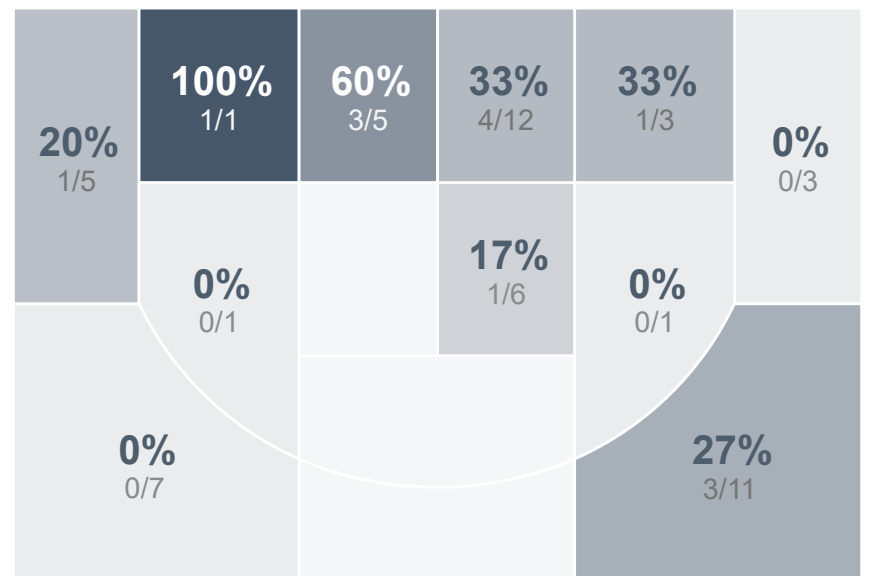

Box Score Report

MHS vs Bismarck Century - Jan 9, 2024 - L 43-48

Period Stats

Team	1	2	Final
MHS	19	24	43
CHS	24	24	48

Team Stats

	MHS	CHS
Field Goal %	25.5%	23.9%
Effective Field Goal %	29.1%	26.9%
2FG Made/Attempted	10/29	12/48
2FG%	34.5%	25.0%
3FG Made/Attempted	4/26	4/19
3FG%	15.4%	21.1%
FT Made/Attempted	11/22	12/17
Free Throw Percentage	50.0%	70.6%
Points Per Possession	0.60	0.69
Transition Points	2	8
Points Off Turnovers	2	14
Second Chance Points	14	20
Points in the Paint	16	22
Offensive Rebounds	14	20
Defensive Rebounds	28	28
Assists	5	8
Deflections	14	18
Steals	7	15
Blocks	7	4
Turnovers	20	14
Personal Fouls	16	18
Charges Taken	1	0

Run Graph

Girls' Varsity Basketball - New

Bismarck Century High School

Girls' Varsity Basketball - New's Player Stats

Name	Pts	FG	3FG	FT	+/-	MINS	OREB	DREB	AST	DEFL	STL	BLK	TO	FOUL	CHG
#10 Sarah Helderop	4	1/8	0/3	2/2	-5	27	4	1	0	2	1	0	3	1	0
#14 Jayden Wiest	12	4/15	4/12	0/2	-8	33	0	5	0	1	0	0	7	4	1
#20 Hailey Markel	5	2/11	0/3	1/1	+1	31	0	5	0	1	2	0	2	1	0
#22 Anna Lyles	0	0/0	0/0	0/1	-2	13	0	0	0	2	1	0	1	0	0
#23 Kimimila McAllister	0	0/0	0/0	0/0	-2	3	0	0	1	0	0	0	0	2	0
#24 Ziah Grey Bull	7	2/10	0/6	3/6	0	28	1	0	4	3	1	0	3	4	0
#25 Harper Harris	5	1/4	0/2	3/6	0	21	1	3	0	3	1	0	1	2	0
#35 McKenna Johnson	10	4/7	0/0	2/4	-7	25	6	9	0	1	1	7	3	1	0
#50 Madysen Schwind	0	0/0	0/0	0/0	-2	1	0	0	0	1	0	0	0	1	0