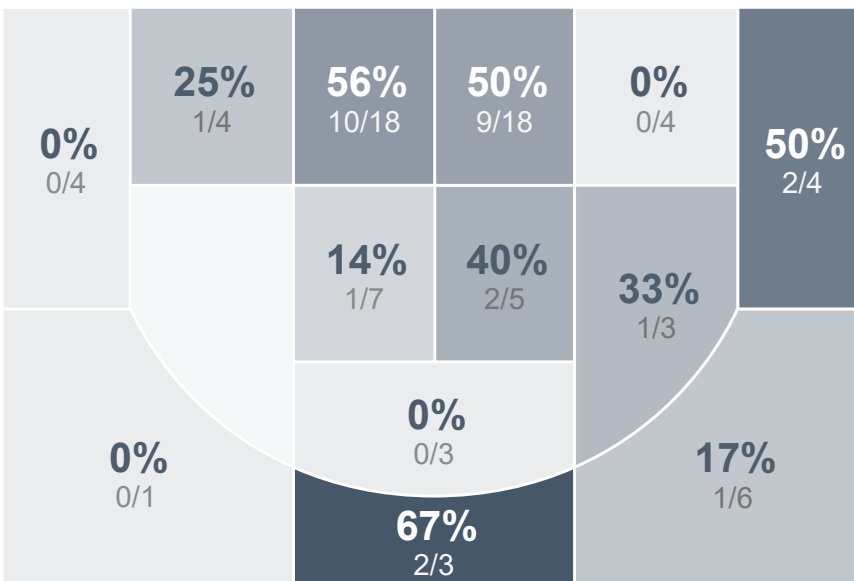

Devils Lake High School