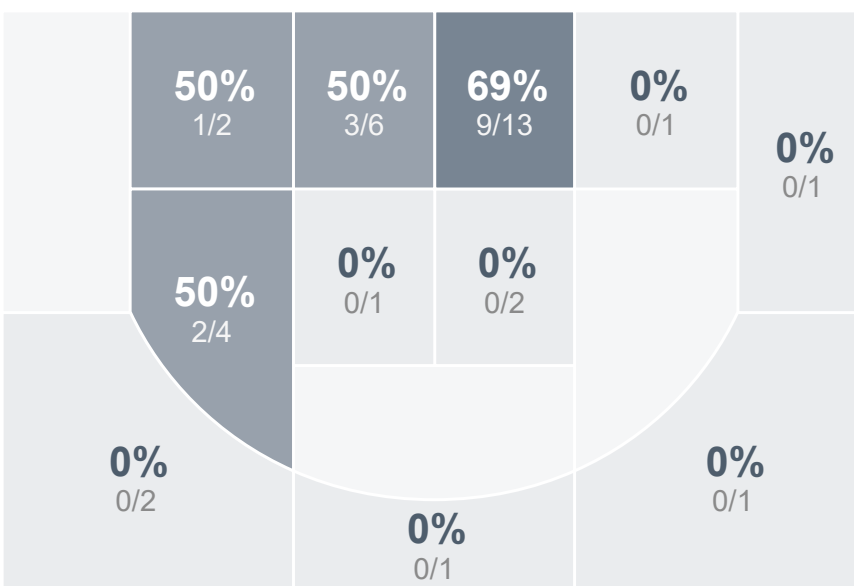

Girls Varsity Basketball