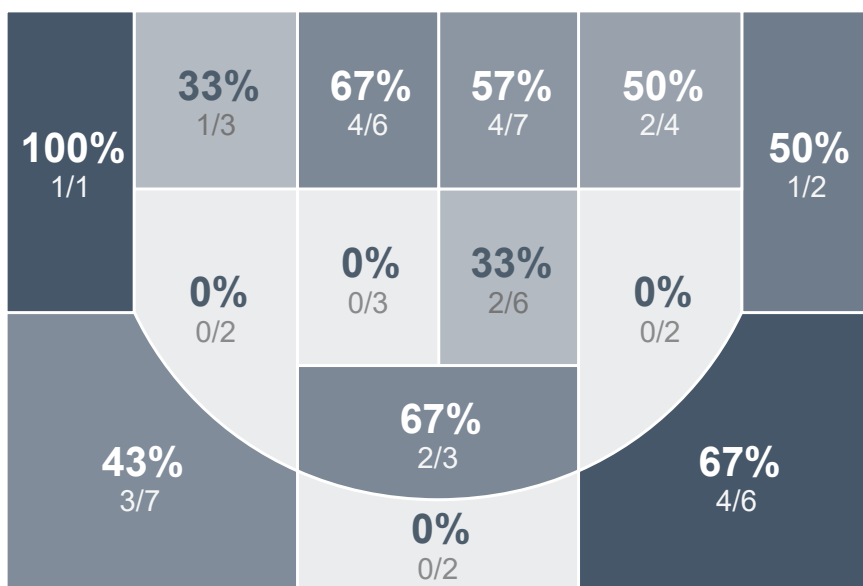

St. Mary's Saints Girls Basketball