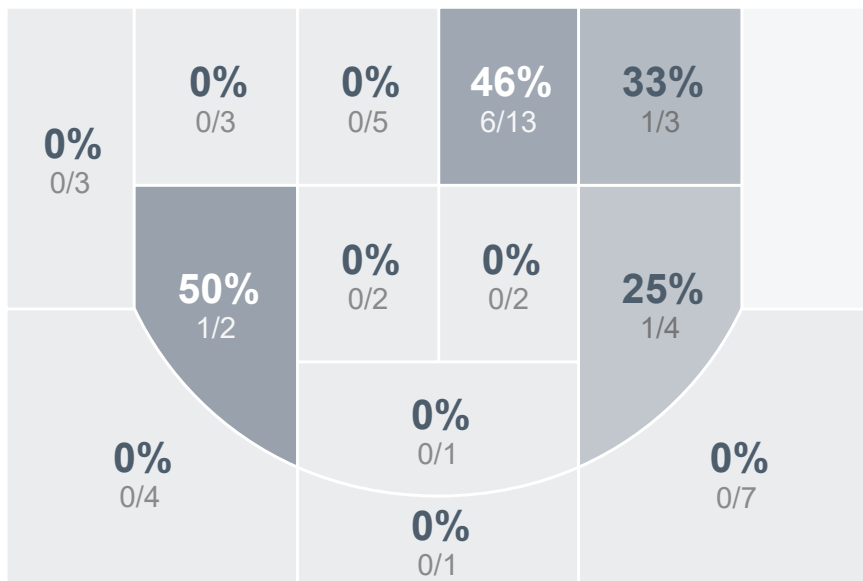

Williston High School