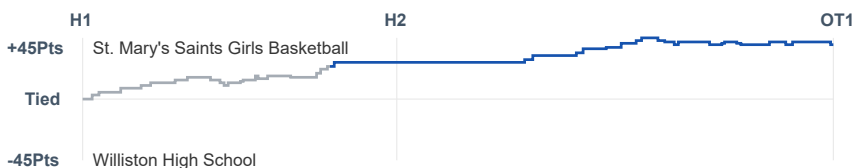

Box Score Report

SMCHS vs Williston - Jan 5, 2024 - W 62-22

Period Stats

Team	1	2	Final
SMCHS	36	26	62
WHS	9	13	22

Run Graph