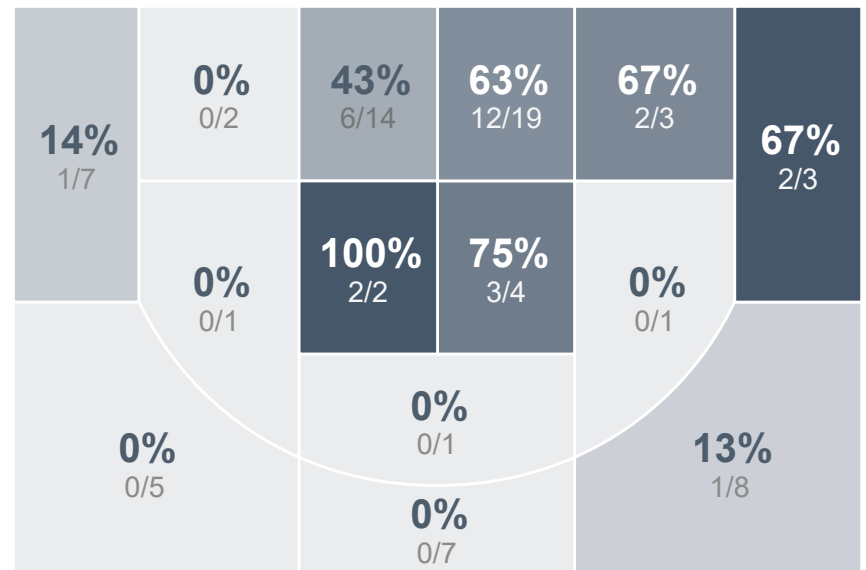

Mandan High School