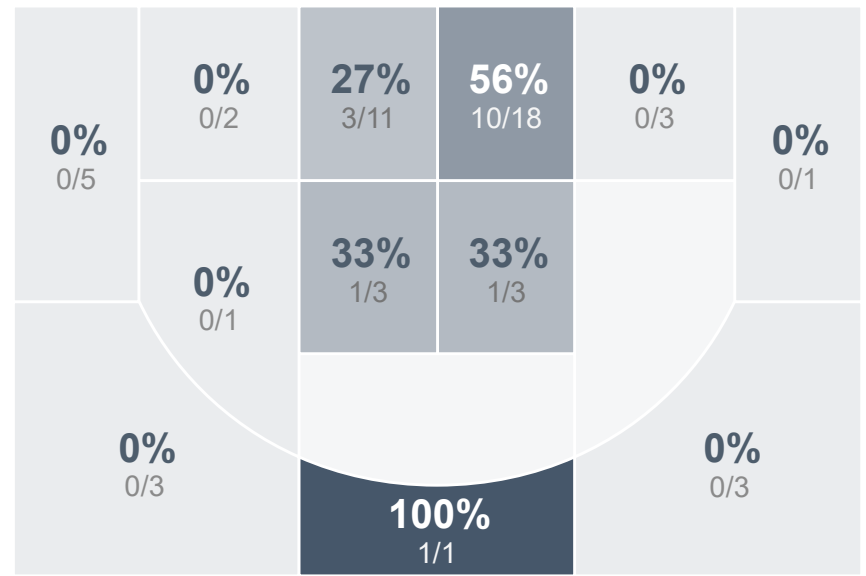

Dickinson Girls Varsity Basketball