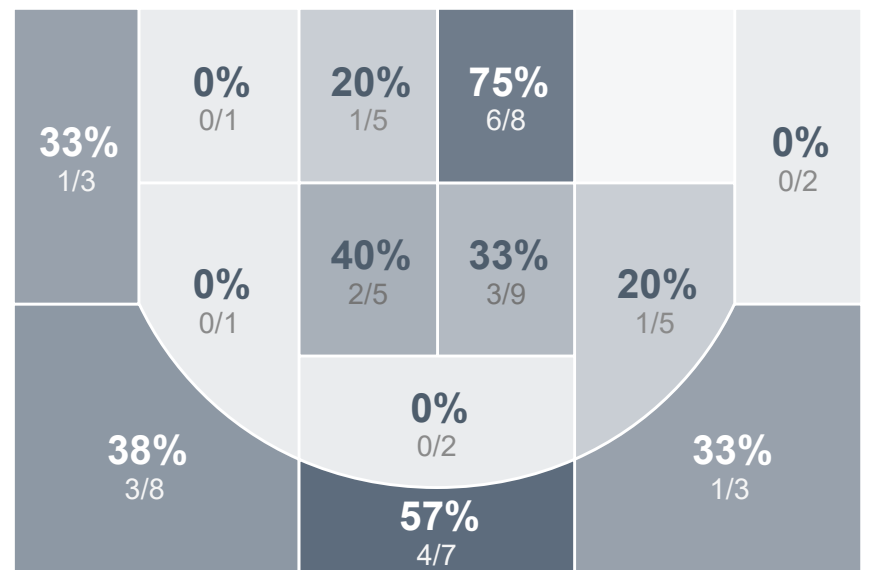

Williston High School