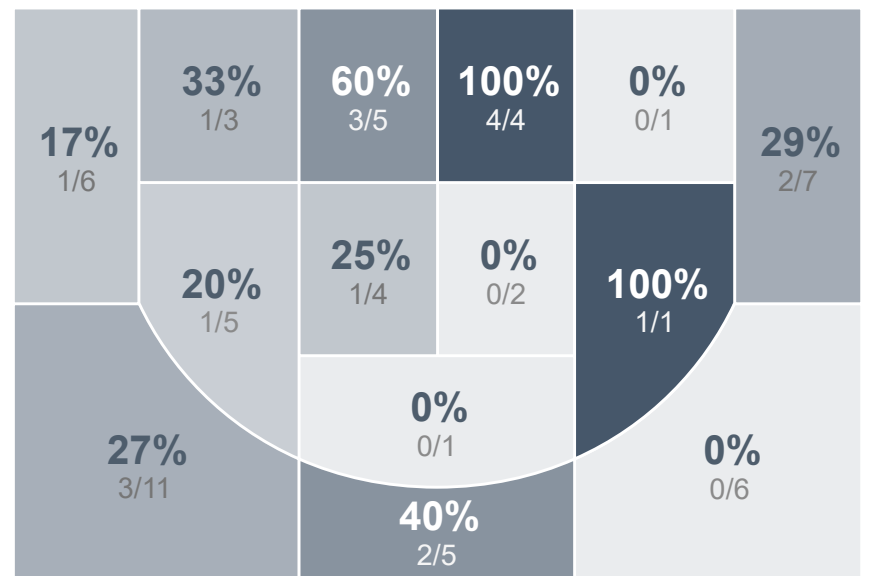

Boys Varsity Basketball