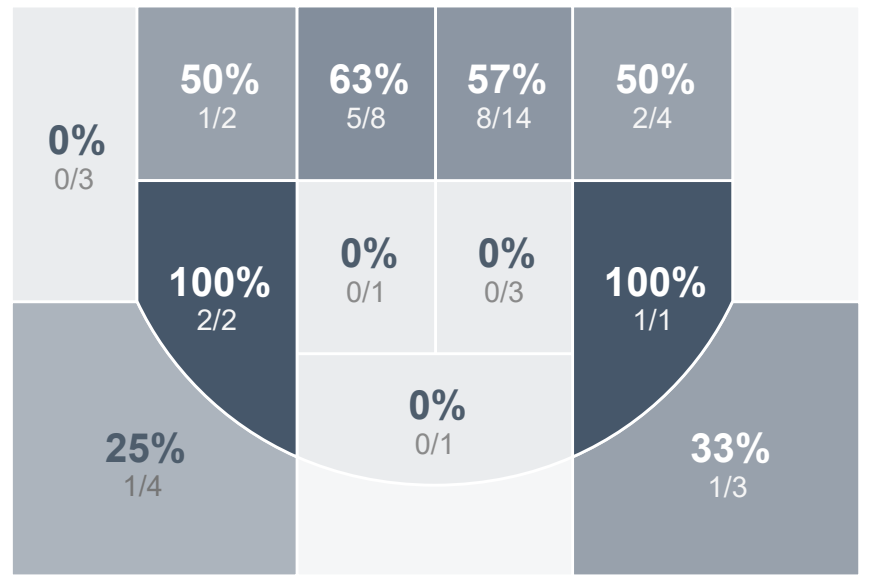

LEGACY GIRLS VARSITY