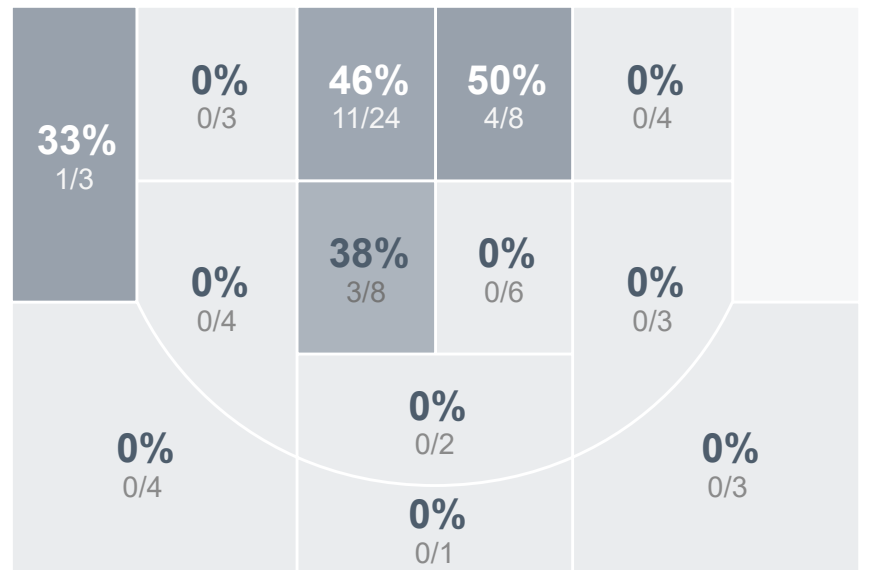

Bismarck Century High School