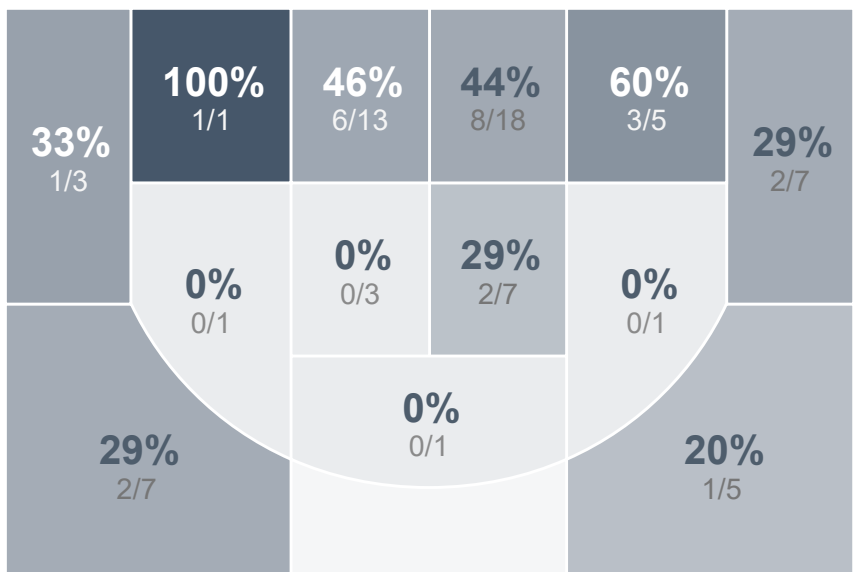

Duluth Denfeld High School