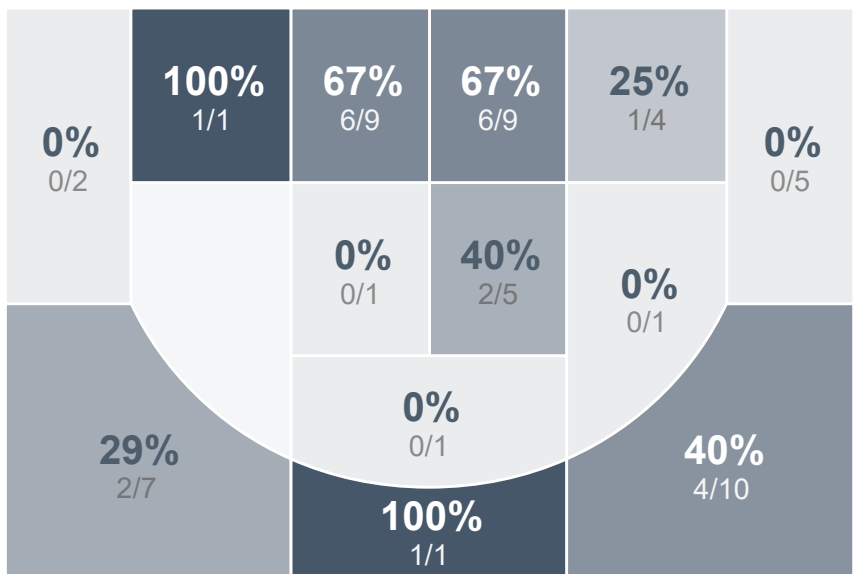

Boys Varsity Basketball