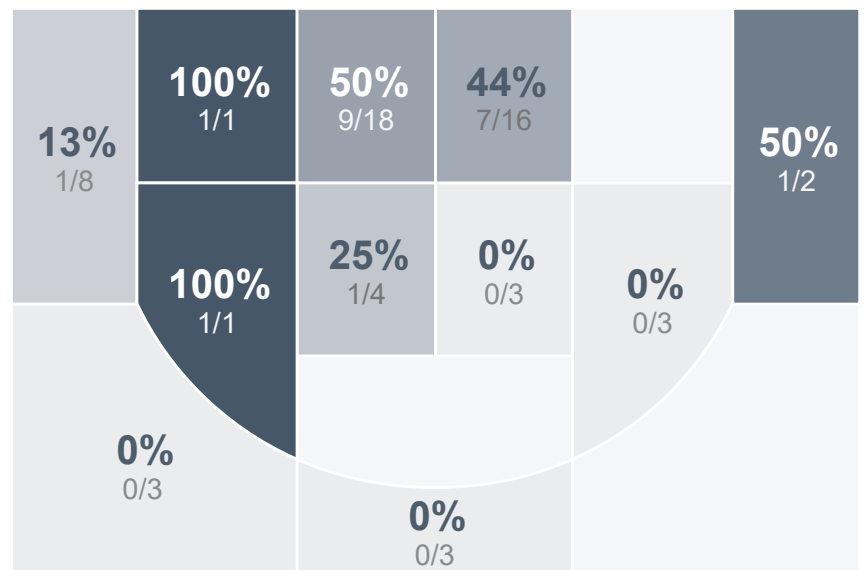

Spring Lake Park High School