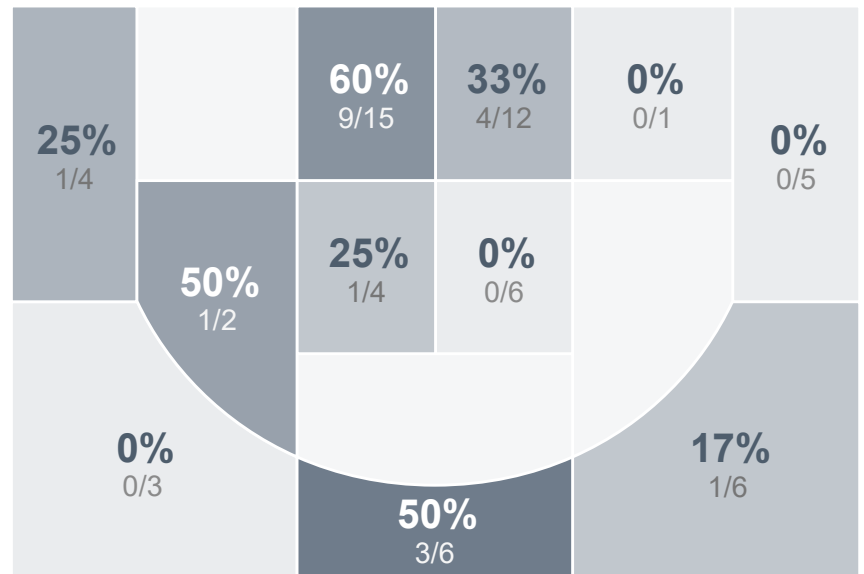

Girls' Varsity Basketball - New