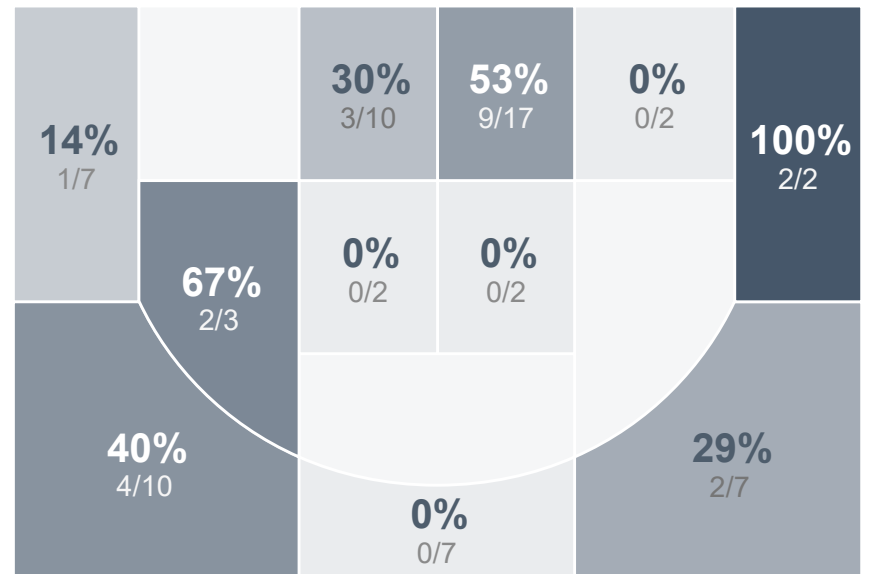

Girls' Varsity Basketball - New