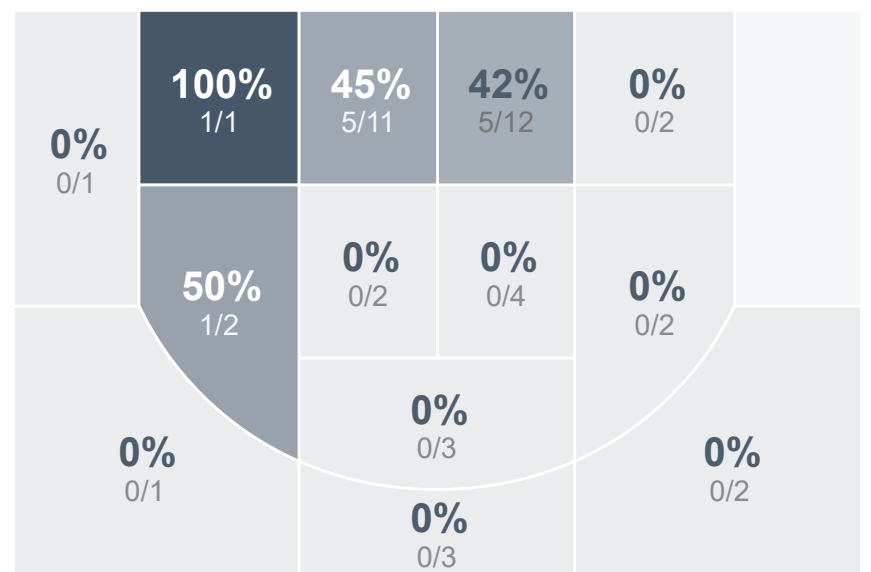

Williston High School