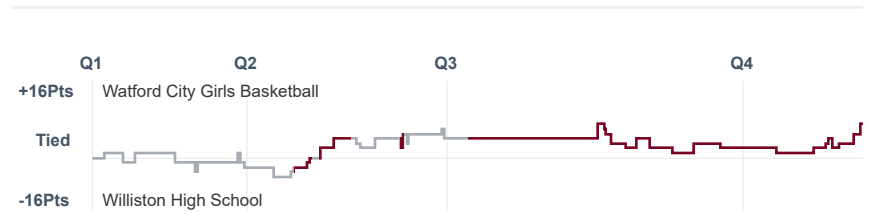

Box Score Report

WCHS vs Williston - Dec 29, 2023 - W 49-33

Period Stats

| Team | 1 | 2 | 3 | 4 | Final |
|-------------|---|----|---|----|-----------|
| WCHS | 7 | 16 | 7 | 19 | 49 |
| WHS | 9 | 10 | 9 | 5 | 33 |

Run Graph

Team Stats

| | WCHS | WHS |
|------------------------|-------|-------|
| Field Goal % | 33.3% | 26.1% |
| Effective Field Goal % | 36.7% | 26.1% |
| 2FG Made/Attempted | 12/30 | 12/39 |
| 2FG% | 40.0% | 30.8% |
| 3FG Made/Attempted | 3/15 | 0/7 |
| 3FG% | 20.0% | 0.0% |
| FT Made/Attempted | 16/25 | 9/14 |
| Free Throw Percentage | 64.0% | 64.3% |
| Points Per Possession | 0.85 | 0.56 |
| Transition Points | 4 | 6 |
| Points Off Turnovers | 18 | 7 |
| Second Chance Points | 5 | 3 |
| Points in the Paint | 22 | 20 |
| Offensive Rebounds | 12 | 12 |
| Defensive Rebounds | 21 | 19 |
| Assists | 8 | 7 |
| Deflections | 9 | 8 |
| Steals | 8 | 6 |
| Blocks | 4 | 3 |
| Turnovers | 13 | 18 |
| Personal Fouls | 12 | 20 |
| Charges Taken | 0 | 0 |