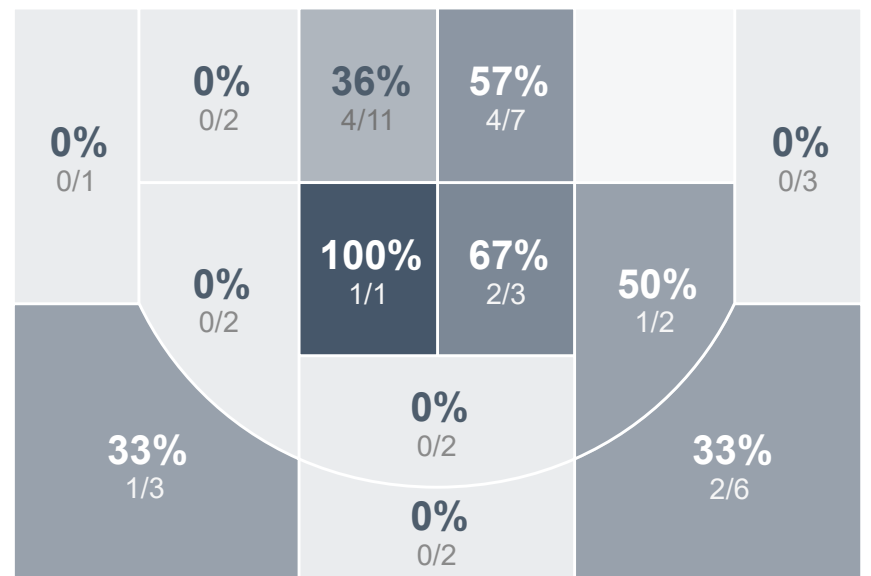

Watford City Girls Basketball