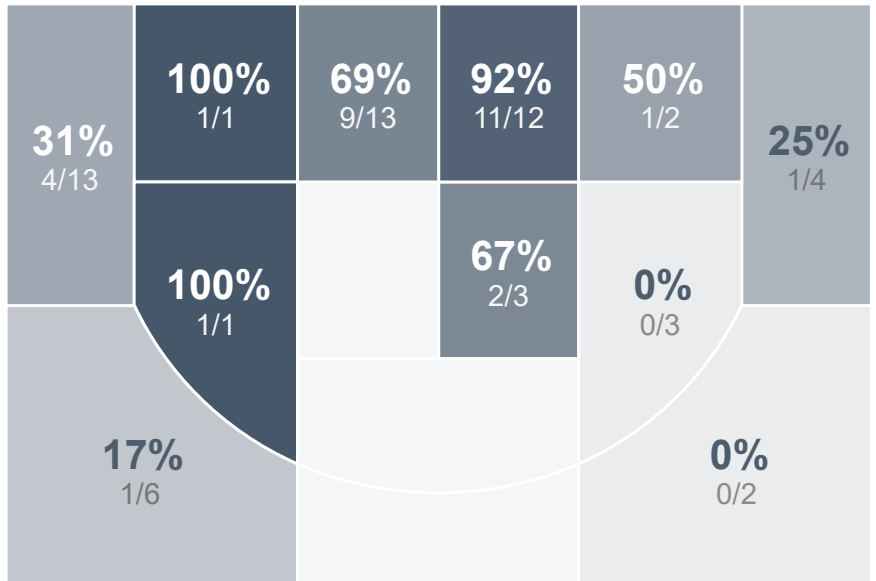

Girls Varsity Basketball