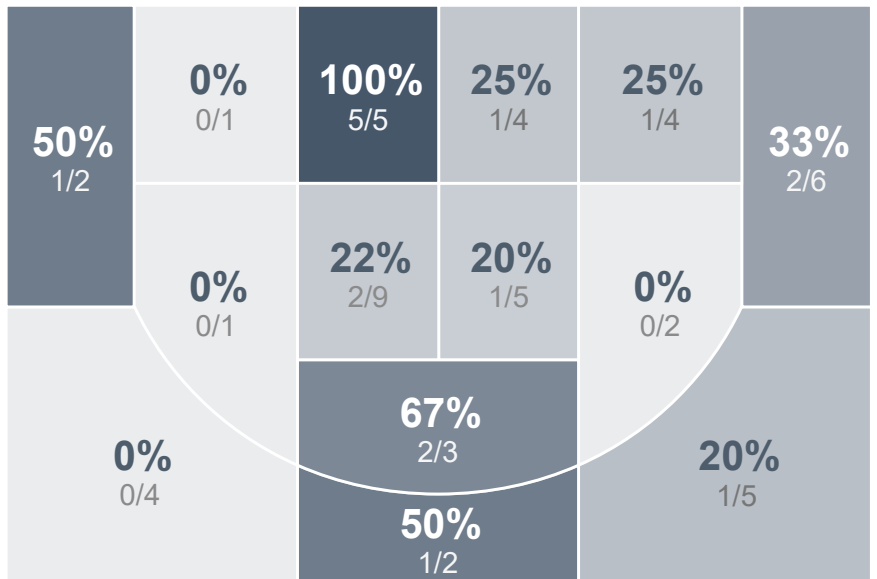

Bismarck St. Mary's Central High School