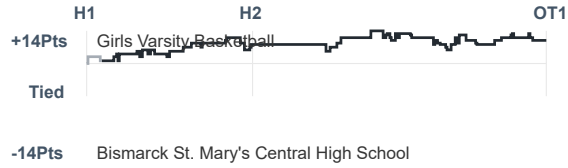

Box Score Report

BHS vs SMCHS - Dec 22, 2023 - W 60-50

Period Stats

Team	1	2	Final
BHS	27	33	60
SMCHS	19	31	50

Run Graph