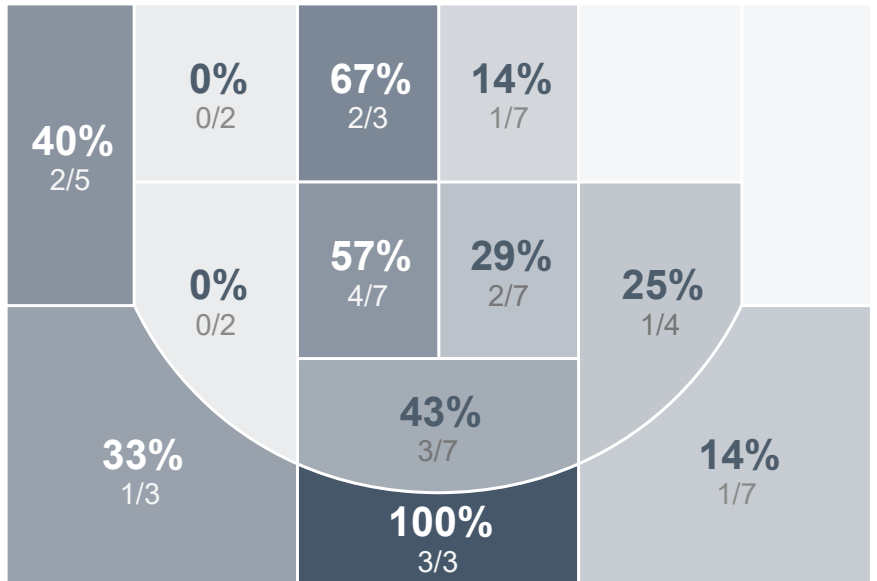

Girls Varsity Basketball