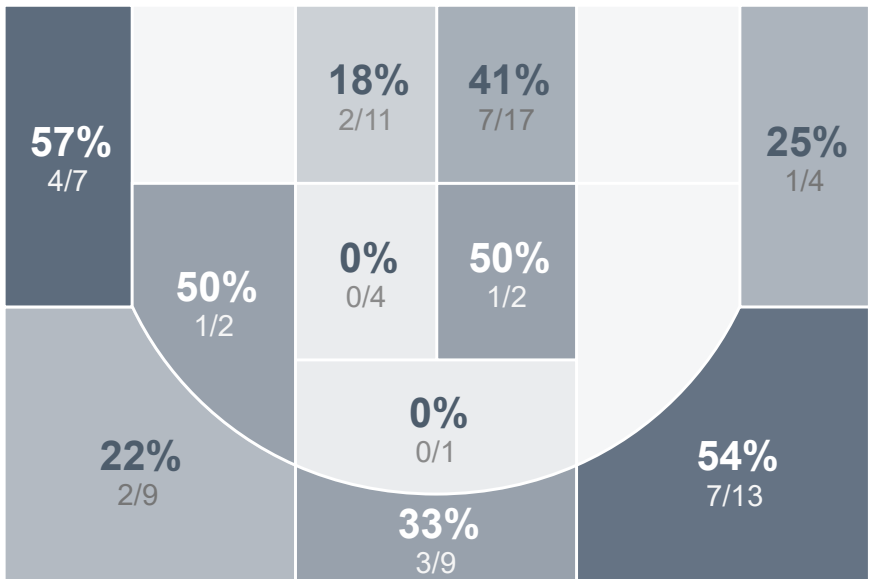

Mandan High School