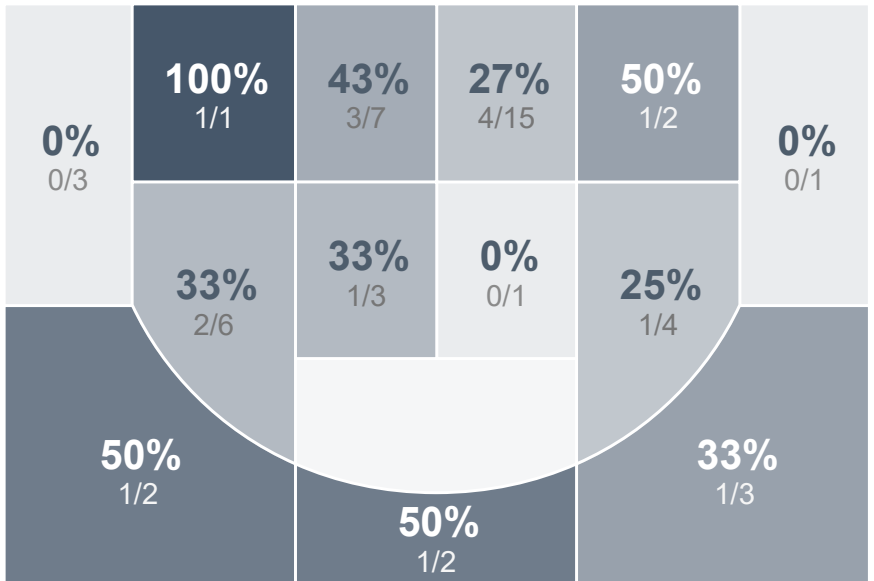

Girls' Varsity Basketball