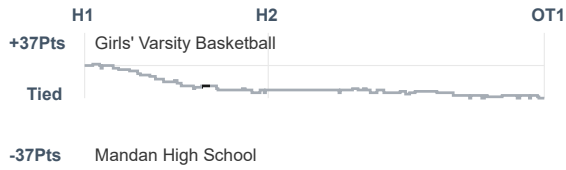

Box Score Report

WHS vs Mandan - Dec 22, 2023 - L 43-80

Period Stats

Team	1	2	Final
WHS	16	27	43
MHS	44	36	80

Run Graph

Team Stats

	WHS	MHS
Field Goal %	32.0%	35.4%
Effective Field Goal %	35.0%	46.2%
2FG Made/Attempted	13/39	11/37
2FG%	33.3%	29.7%
3FG Made/Attempted	3/11	17/42
3FG%	27.3%	40.5%
FT Made/Attempted	8/15	7/12
Free Throw Percentage	53.3%	58.3%
Points Per Possession	0.52	0.94
Transition Points	2	19
Points Off Turnovers	4	36
Second Chance Points	8	19
Points in the Paint	16	20
Offensive Rebounds	13	19
Defensive Rebounds	32	24
Assists	13	25
Deflections	12	33
Steals	6	24
Blocks	2	3
Turnovers	39	19
Personal Fouls	12	12
Charges Taken	1	0